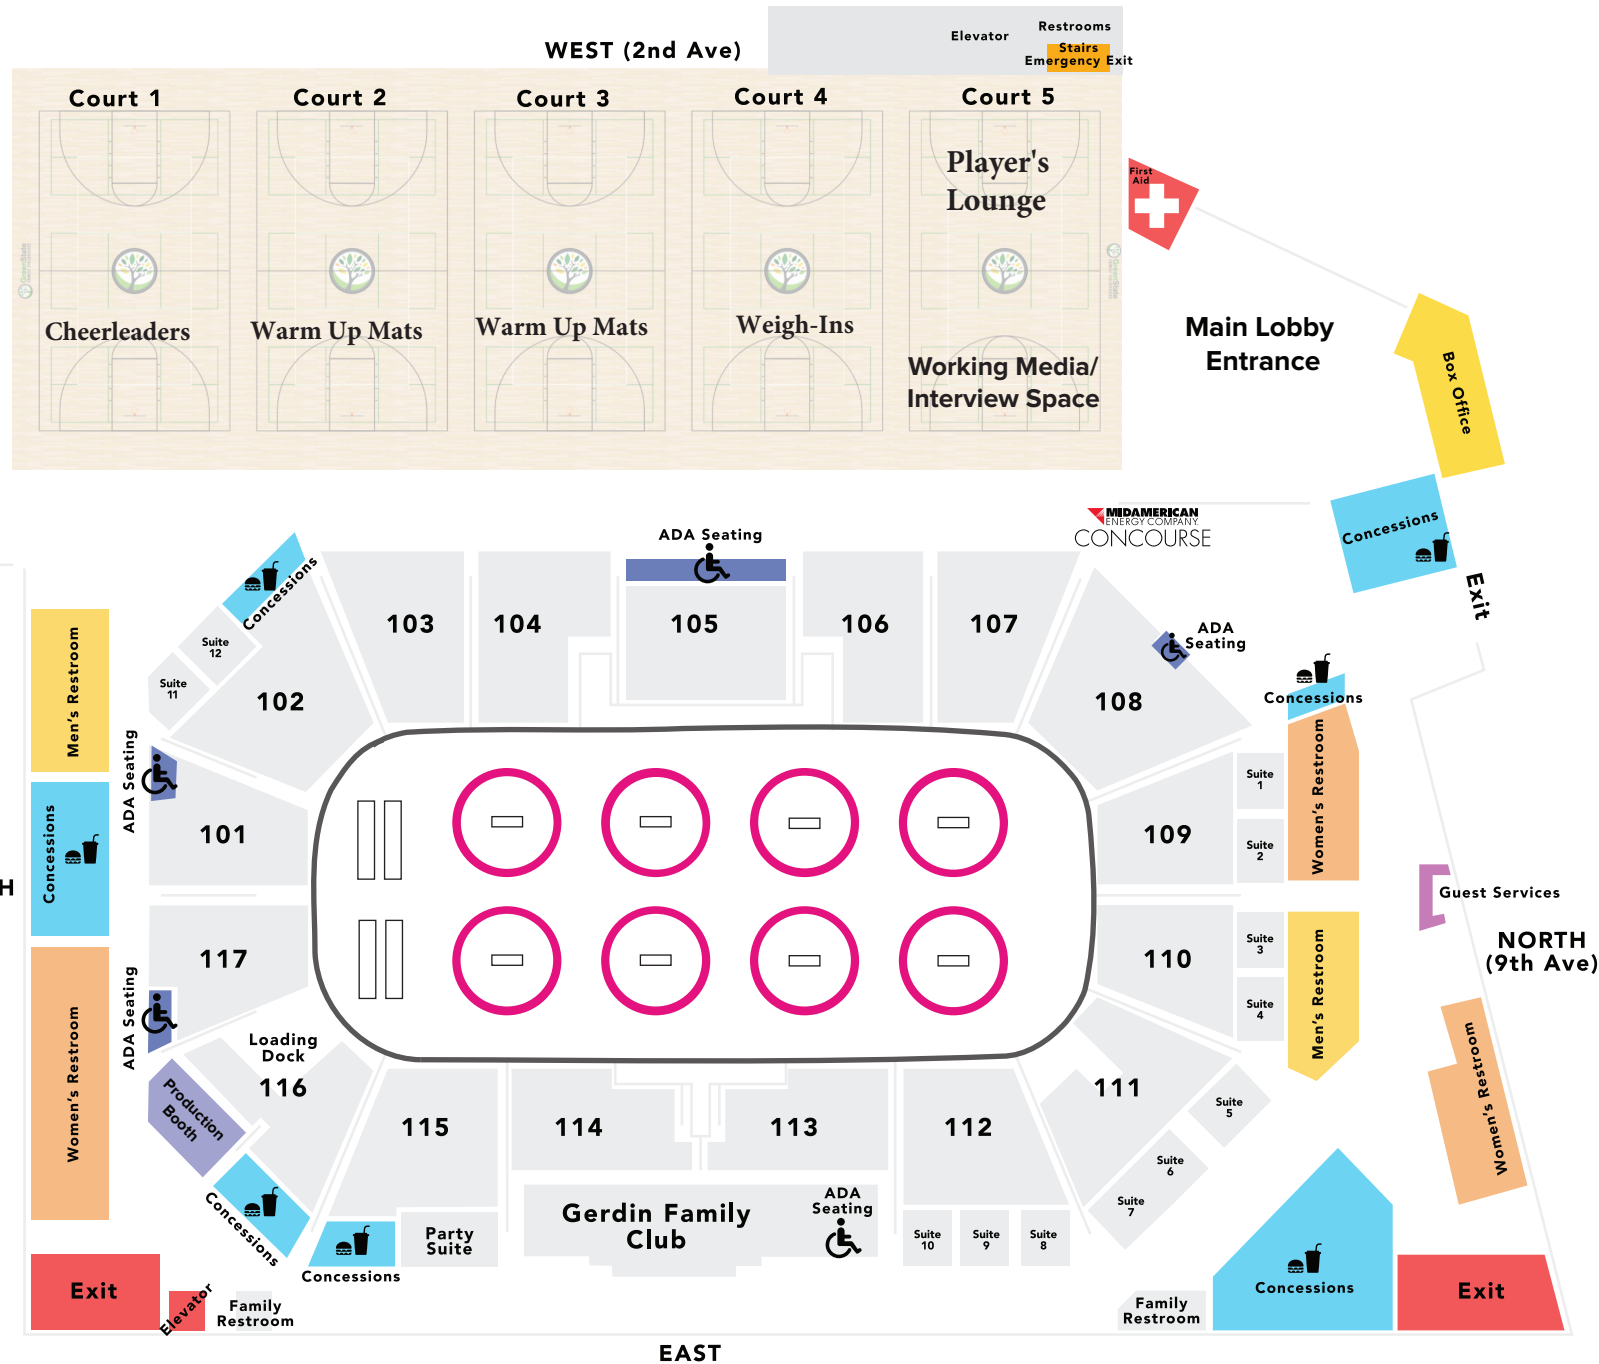

CONCOURSE LEVEL

GreenState
Family Fieldhouse
Entrance = Team
Entrance

SOUTH

EAST

NORTH
(9th Ave)