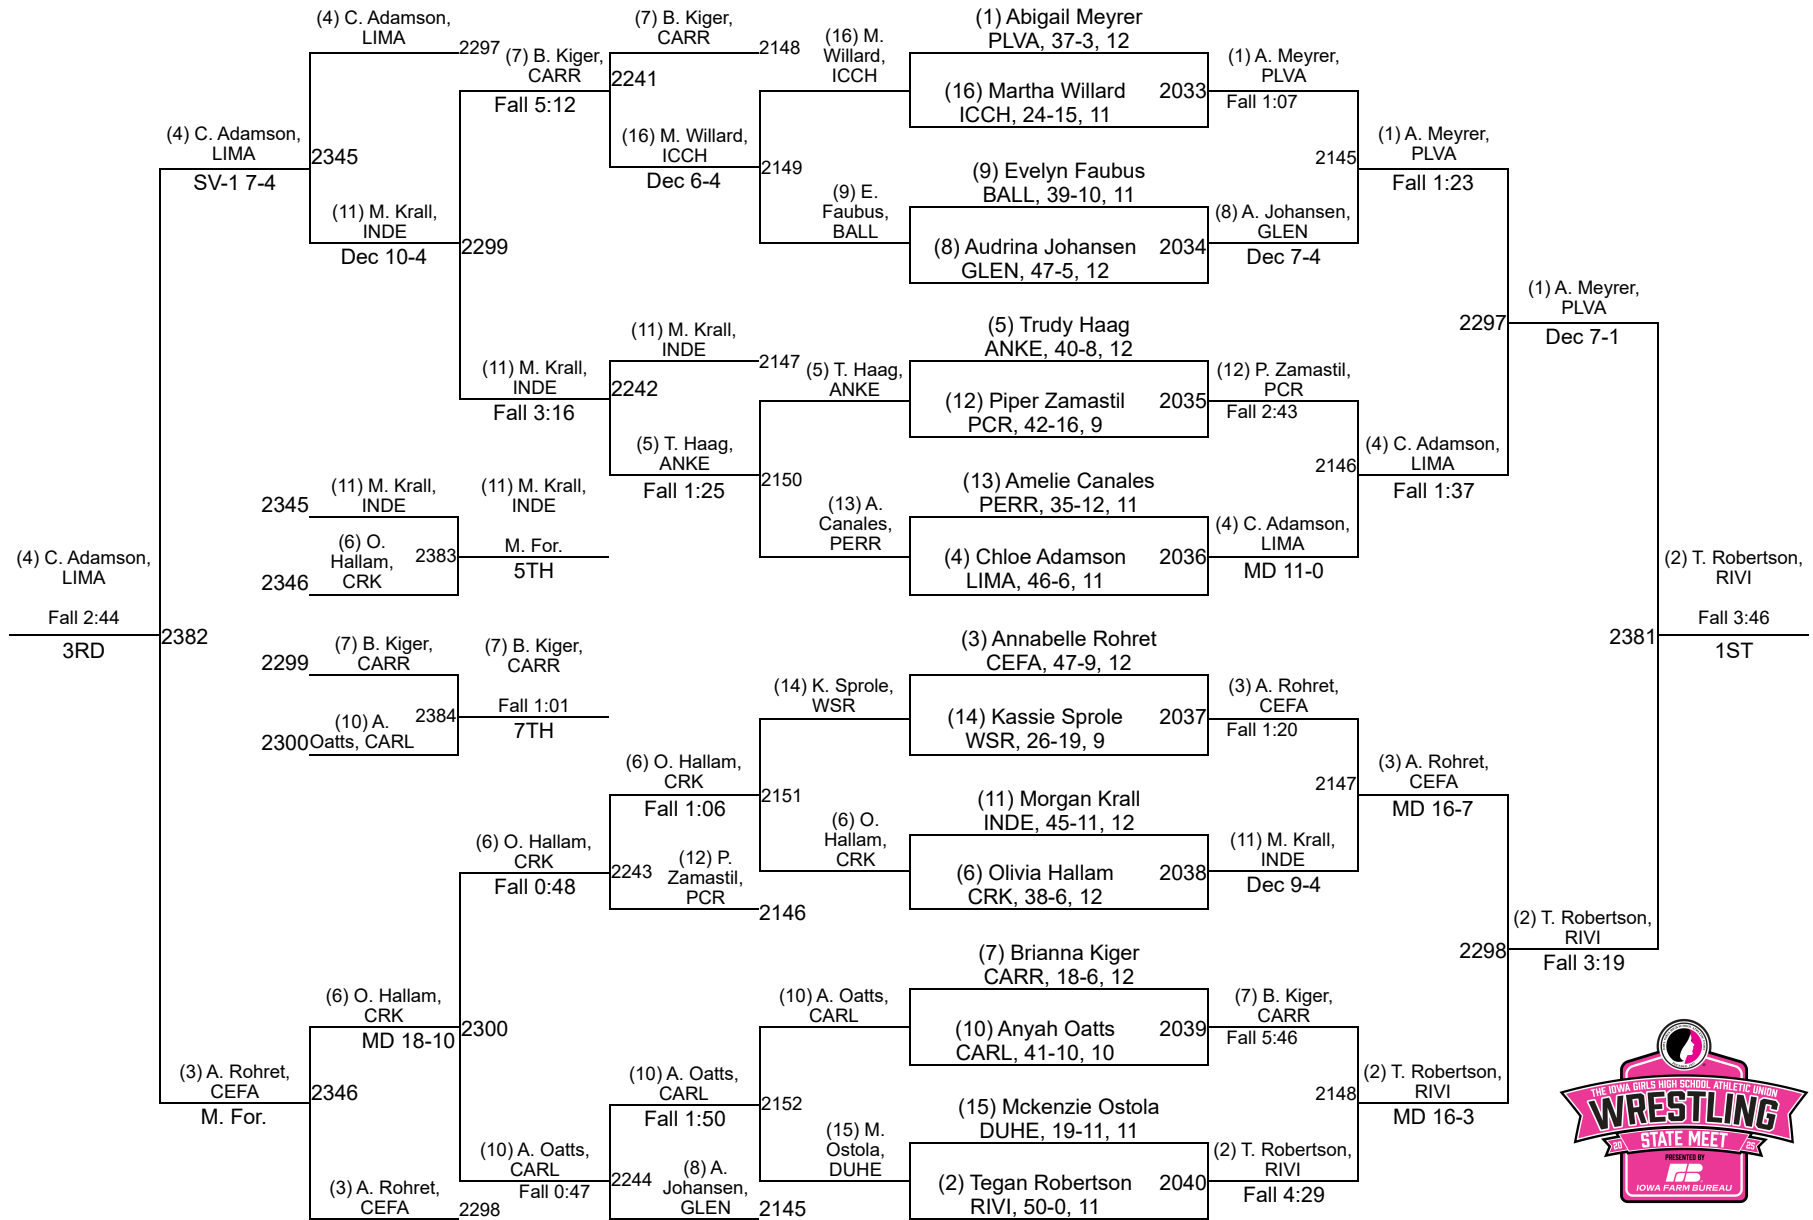

IGHSAU State Championships

2A-120