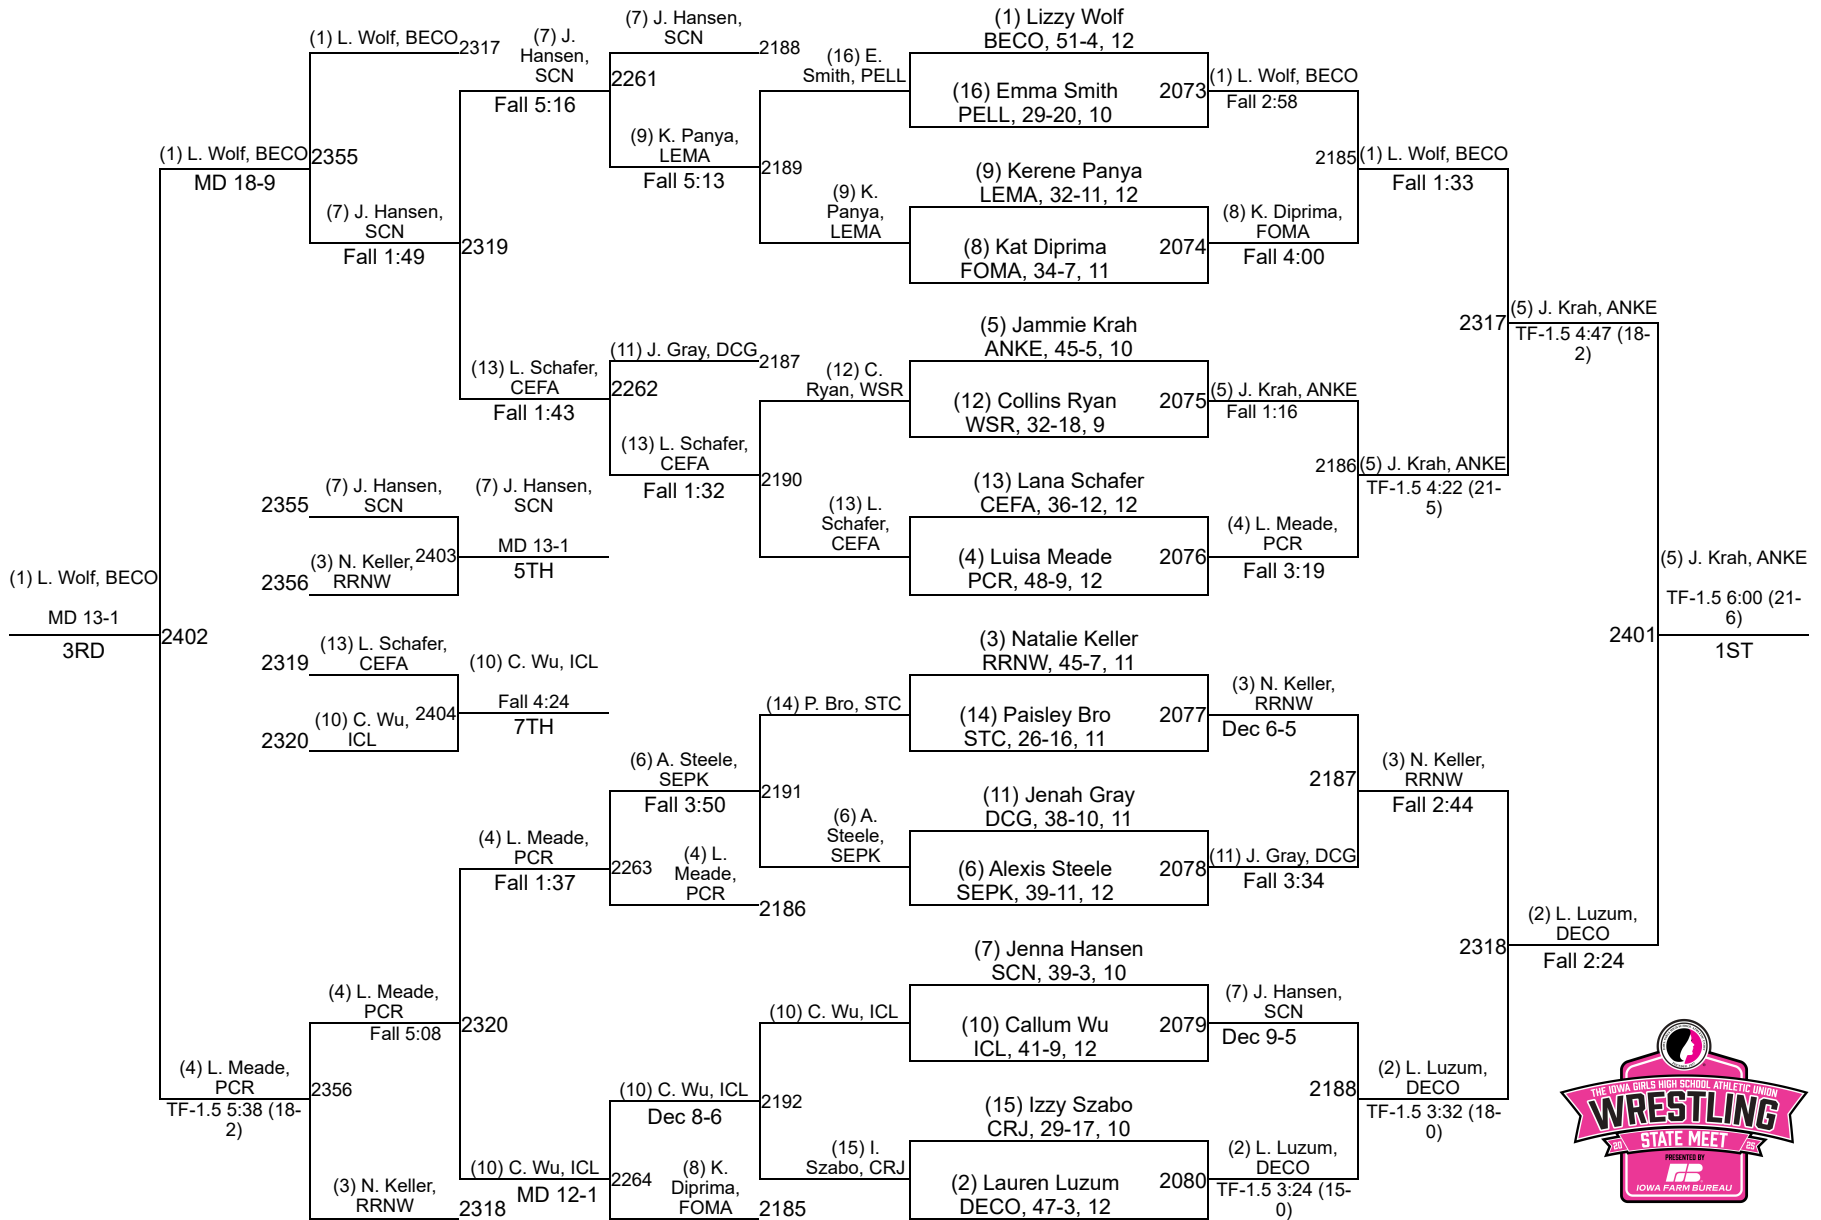

IGHSAU State Championships

2A-145