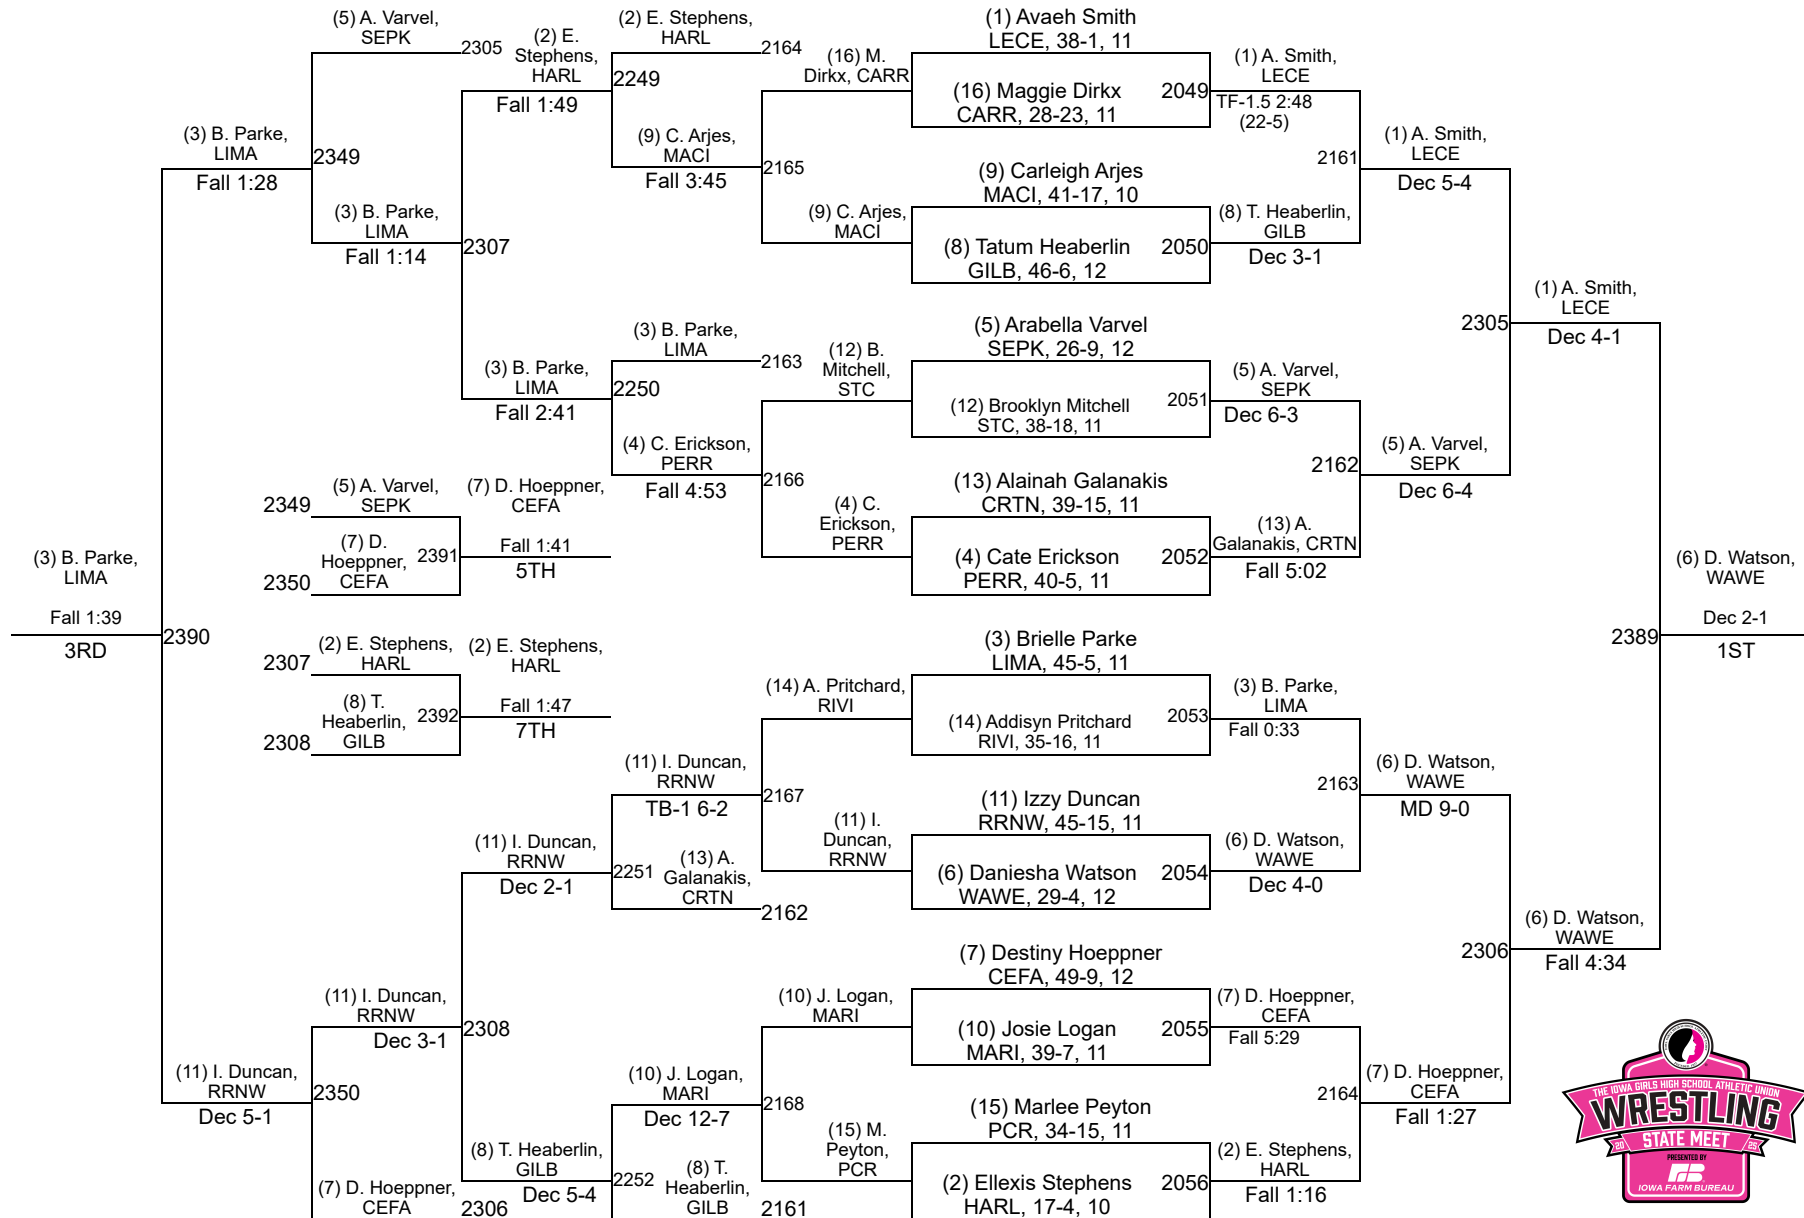

IGHSAU State Championships

2A-130