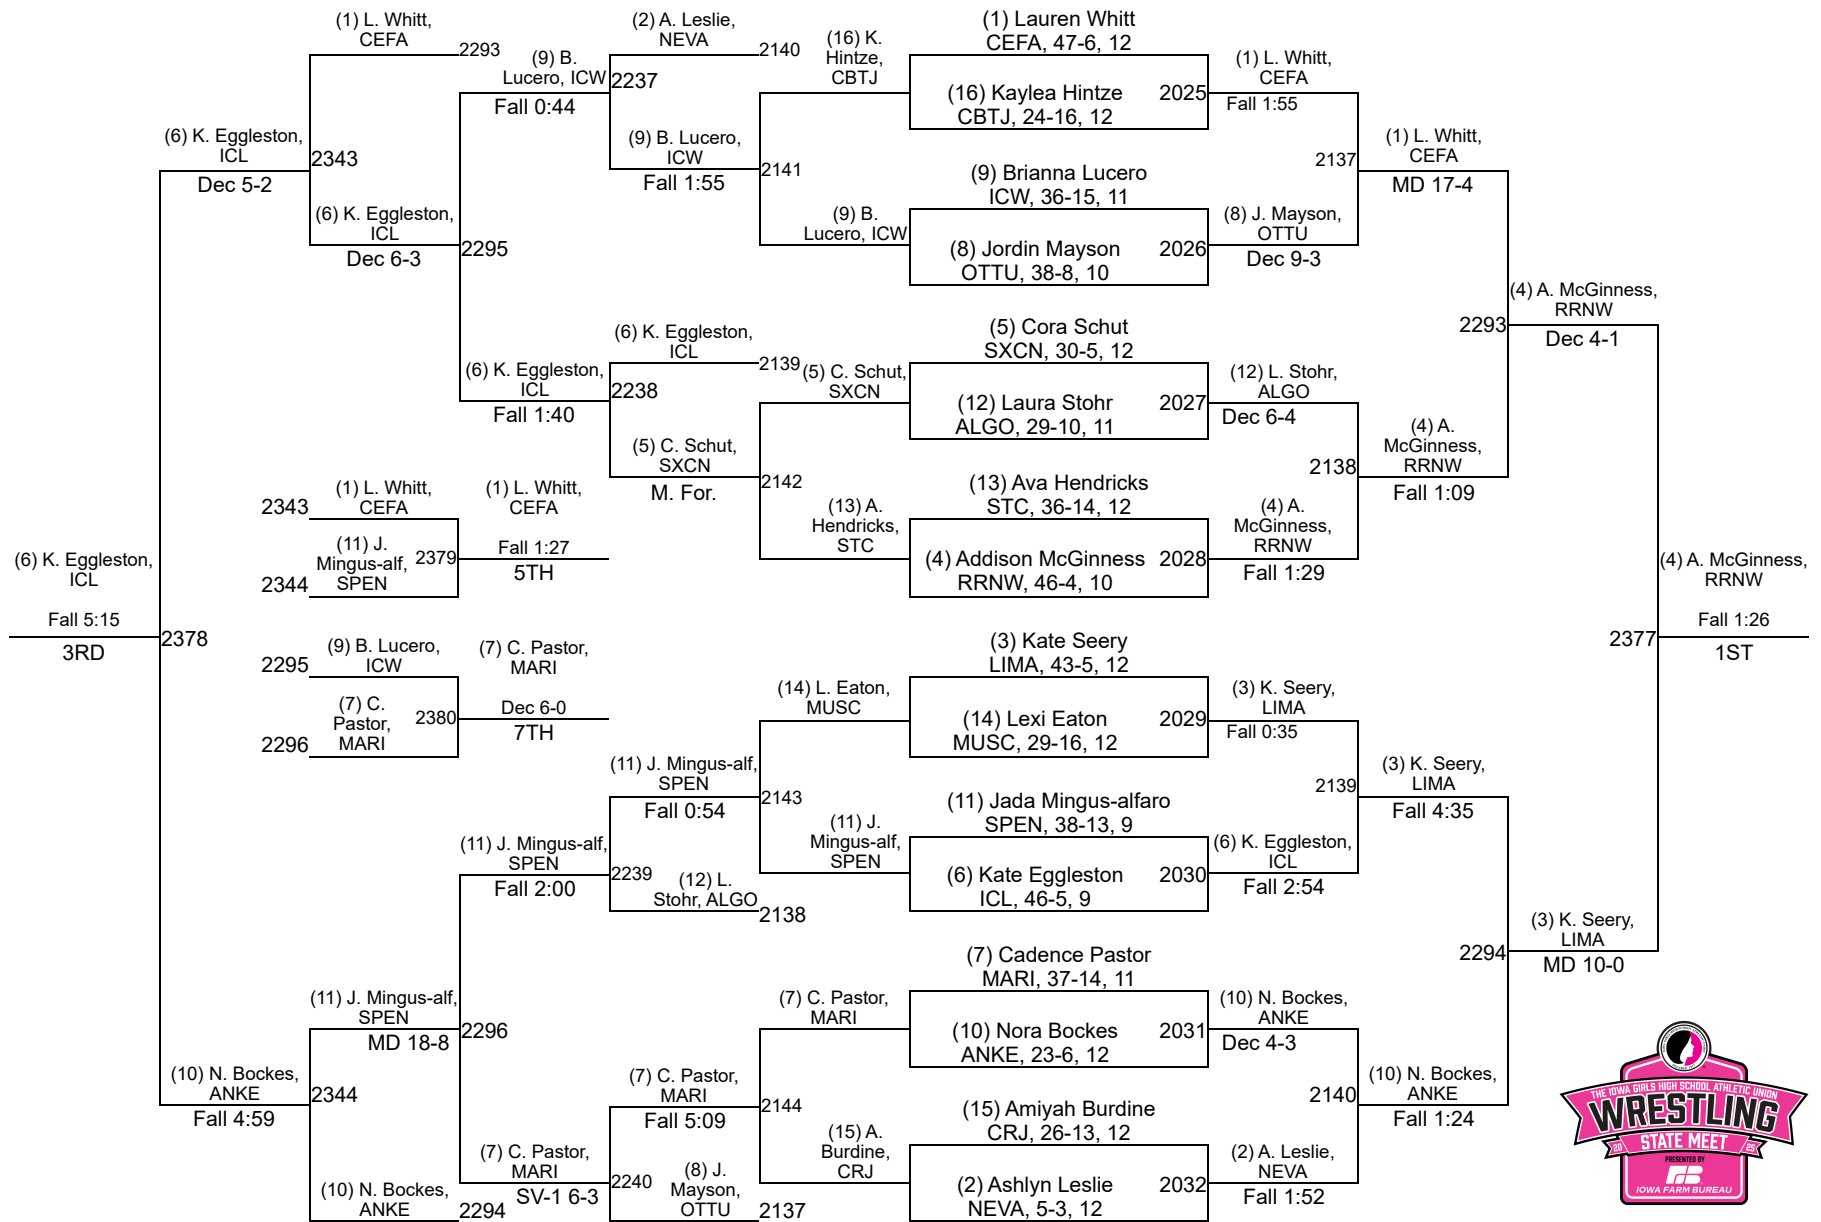

IGHSAU State Championships

2A-115

Friday AM
WB 3, CSF, & 3rd-7th Place

Thursday
1st Round, Quarterfinals, WB 1, & WB 2

Friday AM
Semifinals

Friday PM
Finals