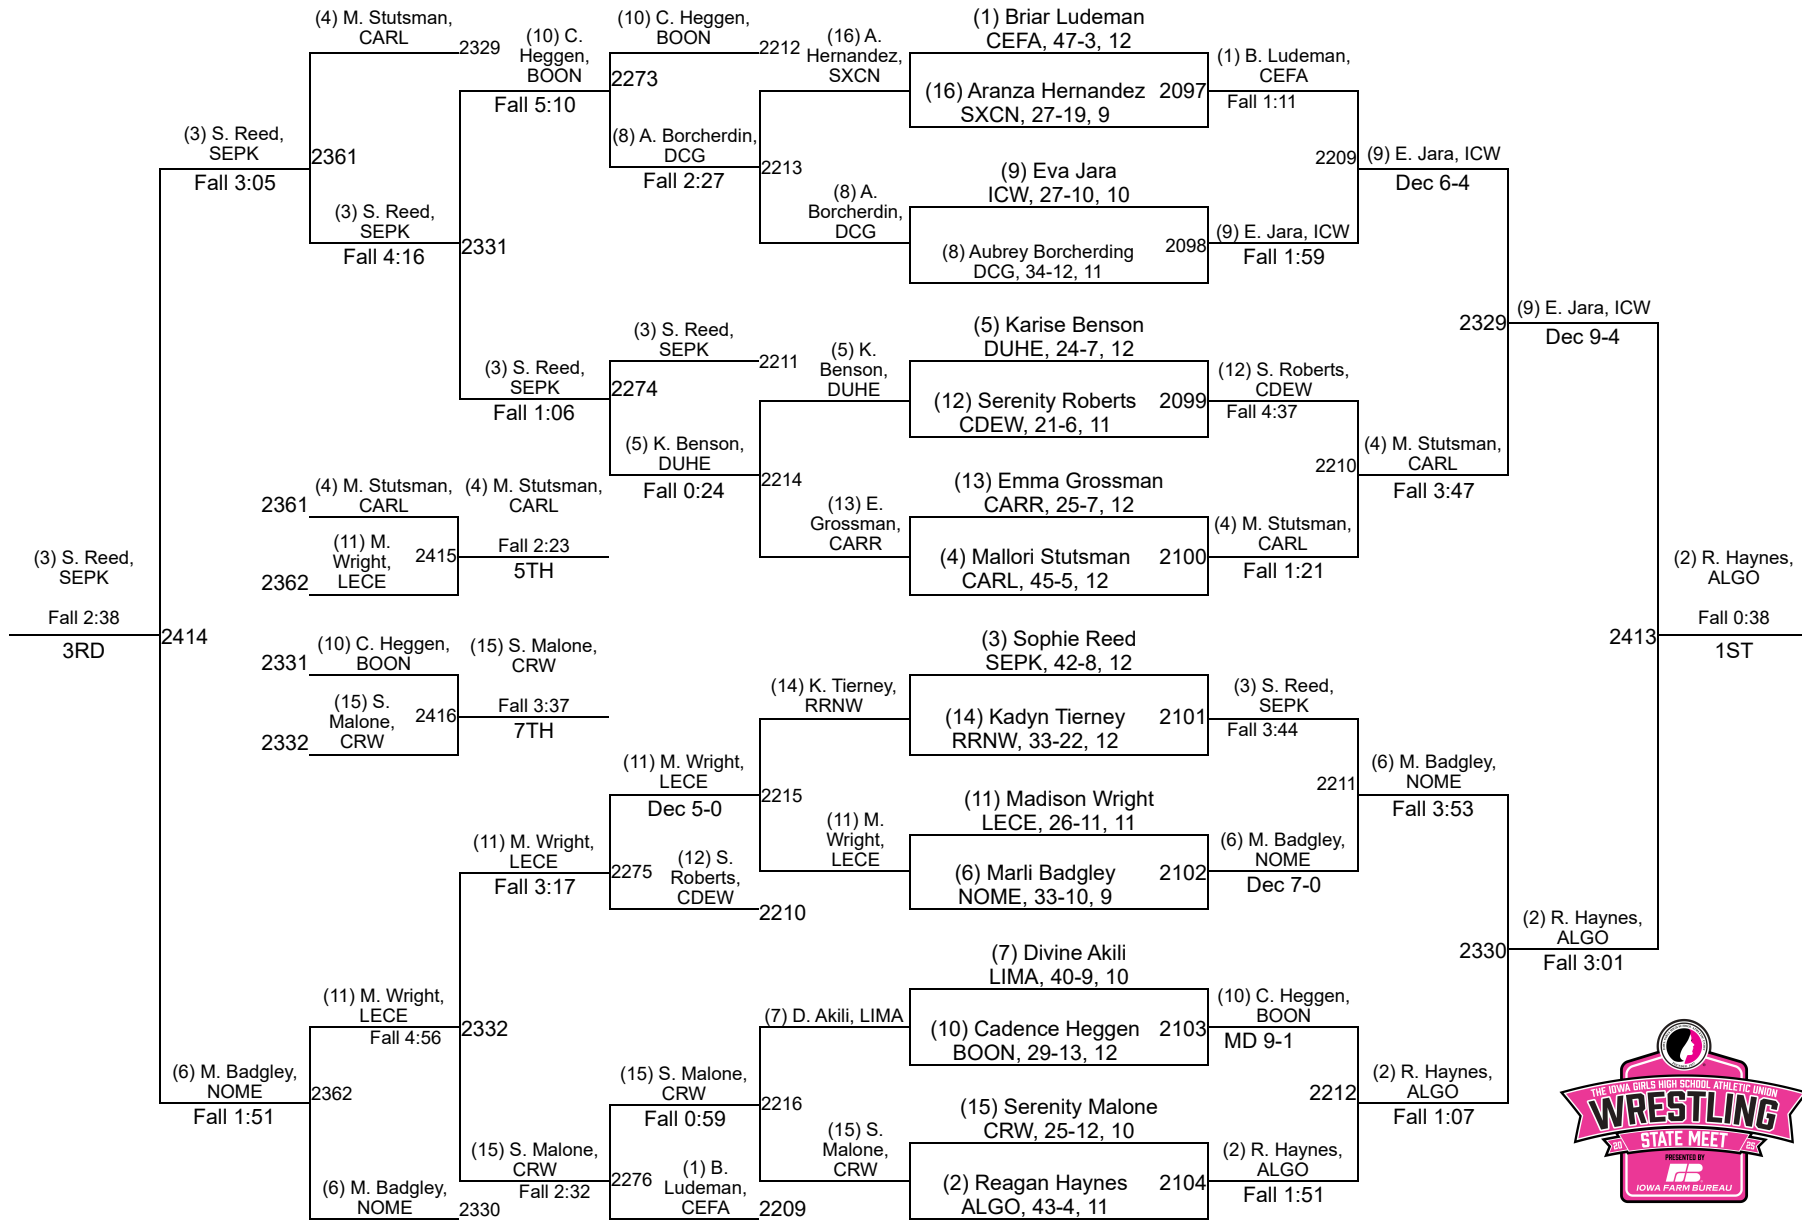

IGHSAU State Championships

2A-190