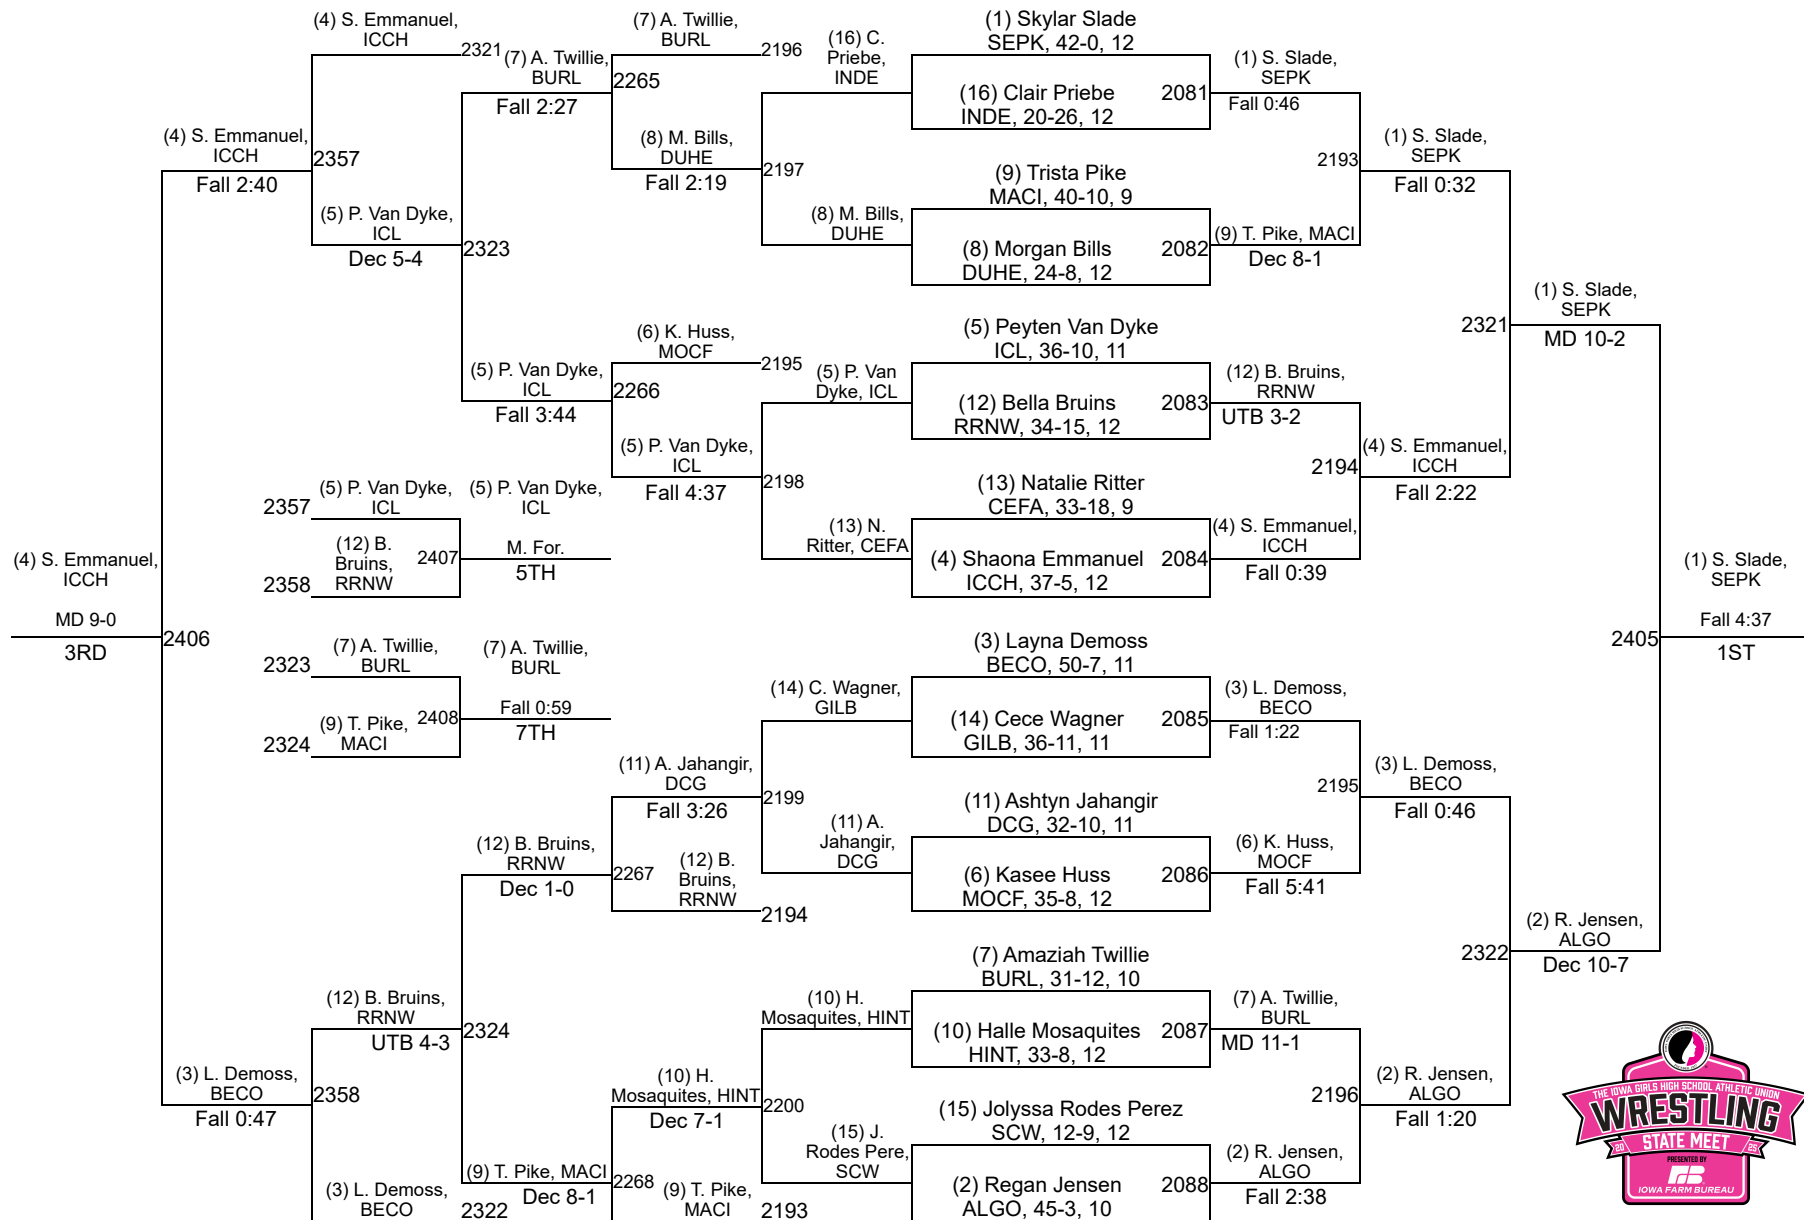

IGHSAU State Championships

2A-155

Friday AM
WB 3, CSF, & 3rd-7th Place

Thursday
1st Round, Quarterfinals, WB 1, & WB 2

Friday AM
Semifinals

Friday PM
Finals