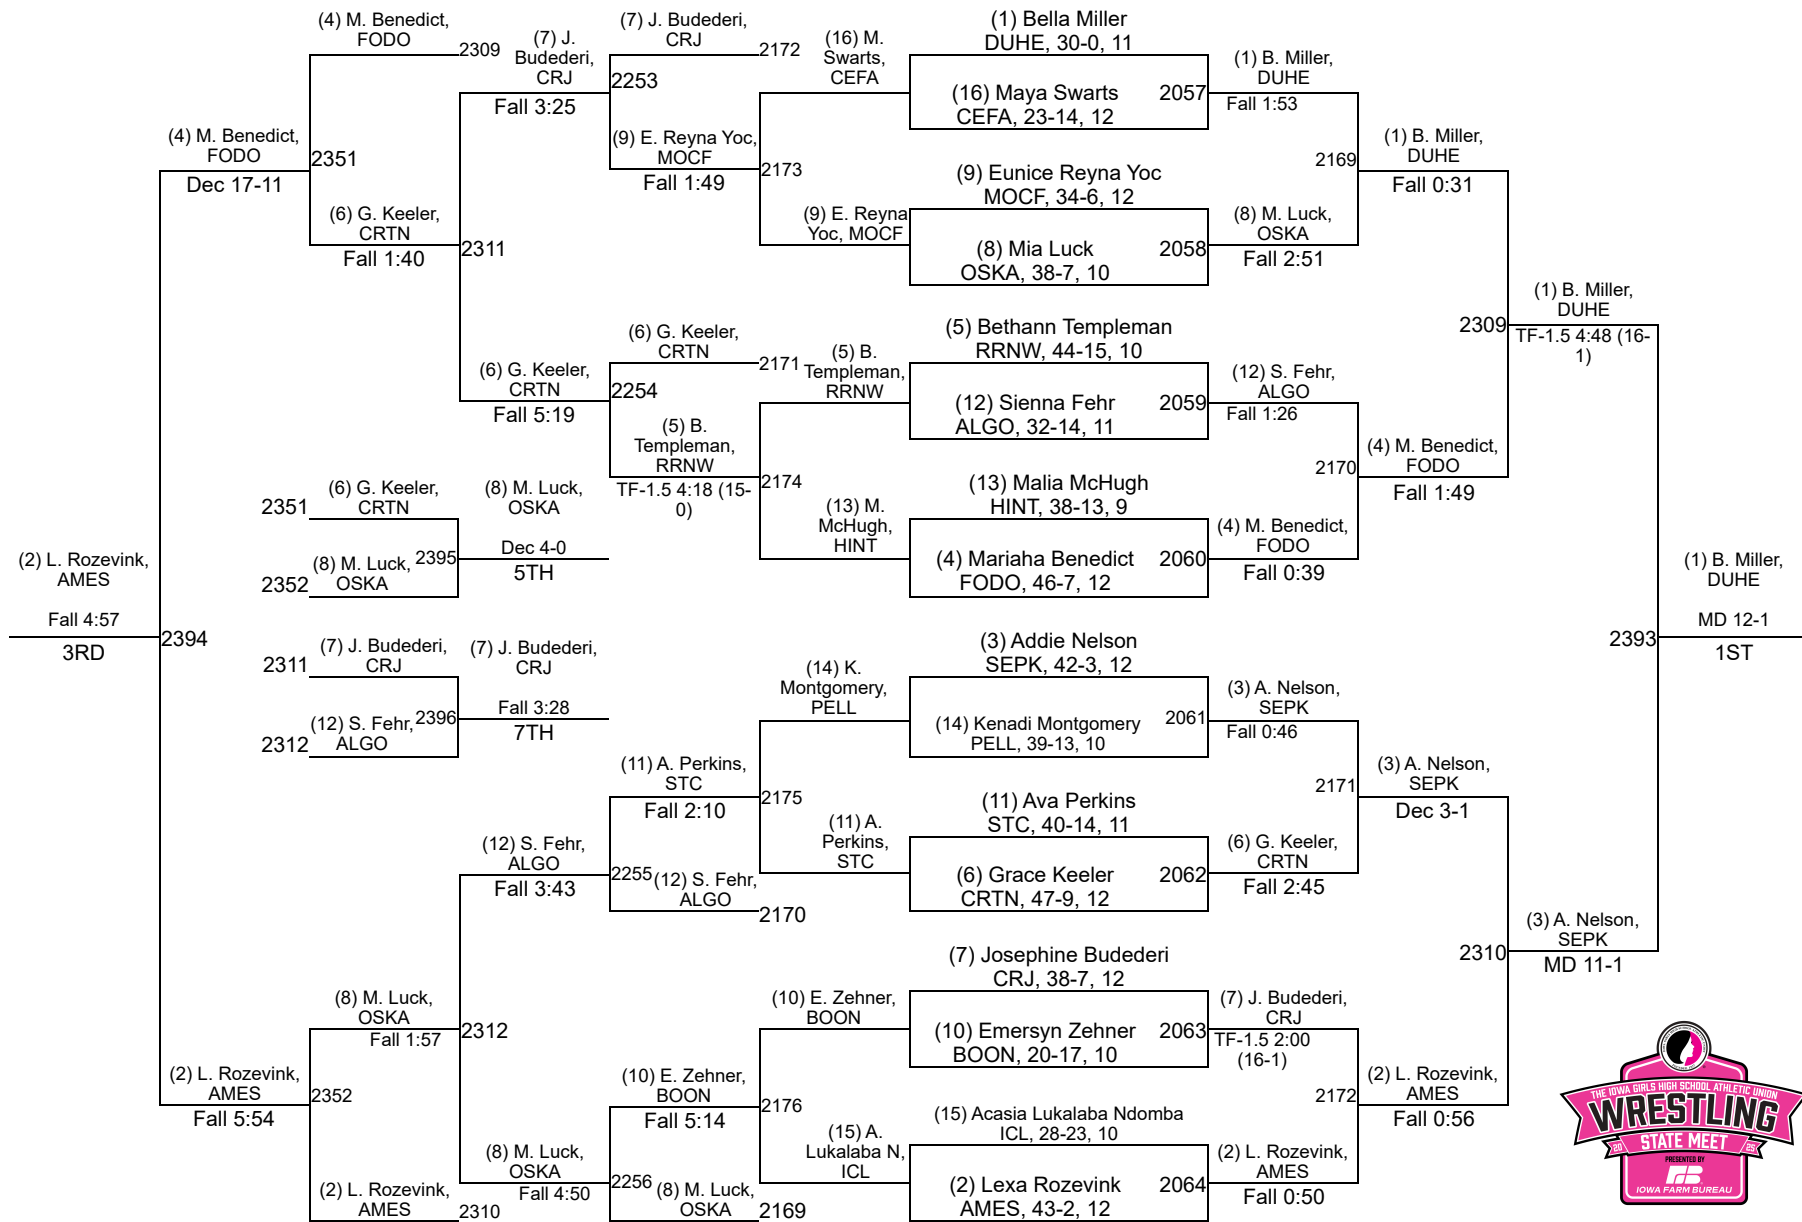

IGHSAU State Championships

2A-135