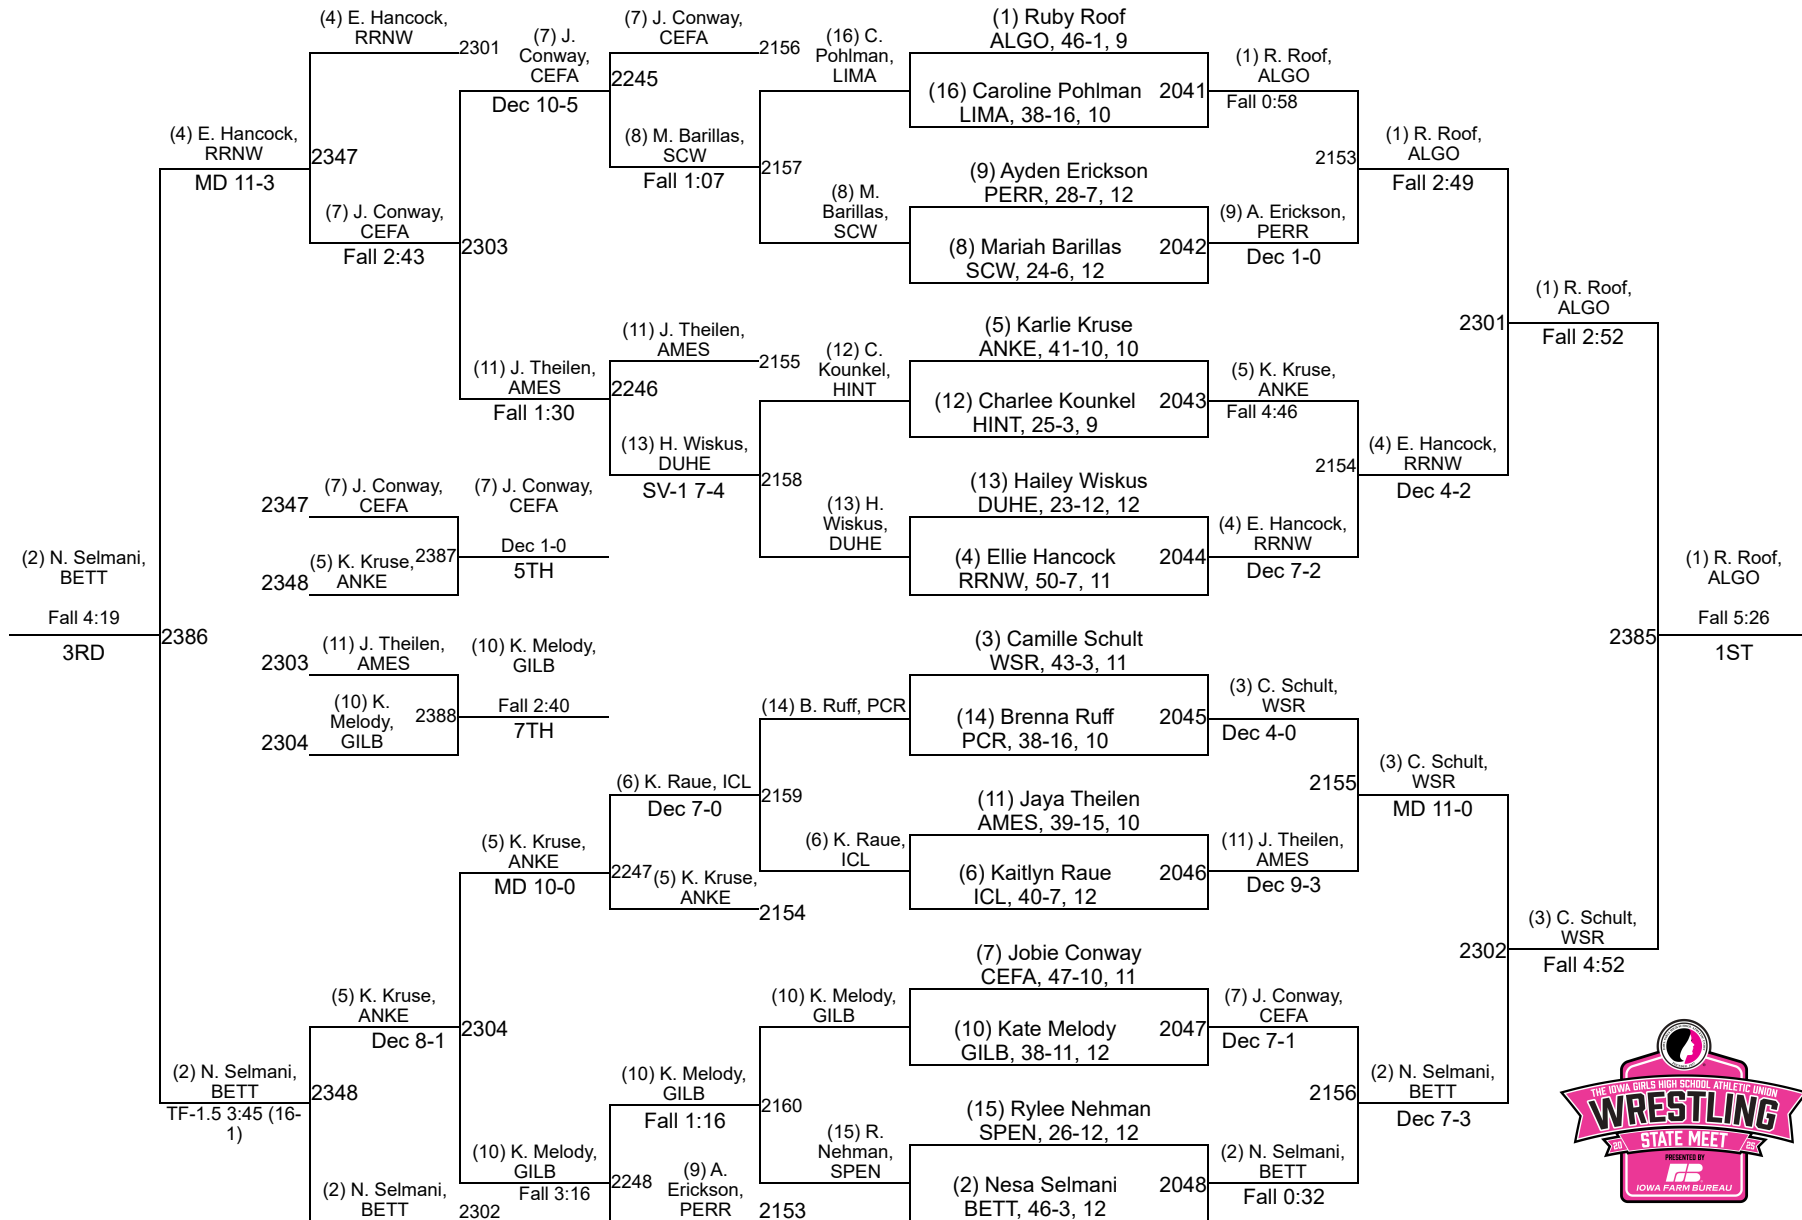

IGHSAU State Championships

2A-125

Friday AM
WB 3, CSF, & 3rd-7th Place

Thursday
1st Round, Quarterfinals, WB 1, & WB 2

Friday AM
Semifinals

Friday PM
Finals