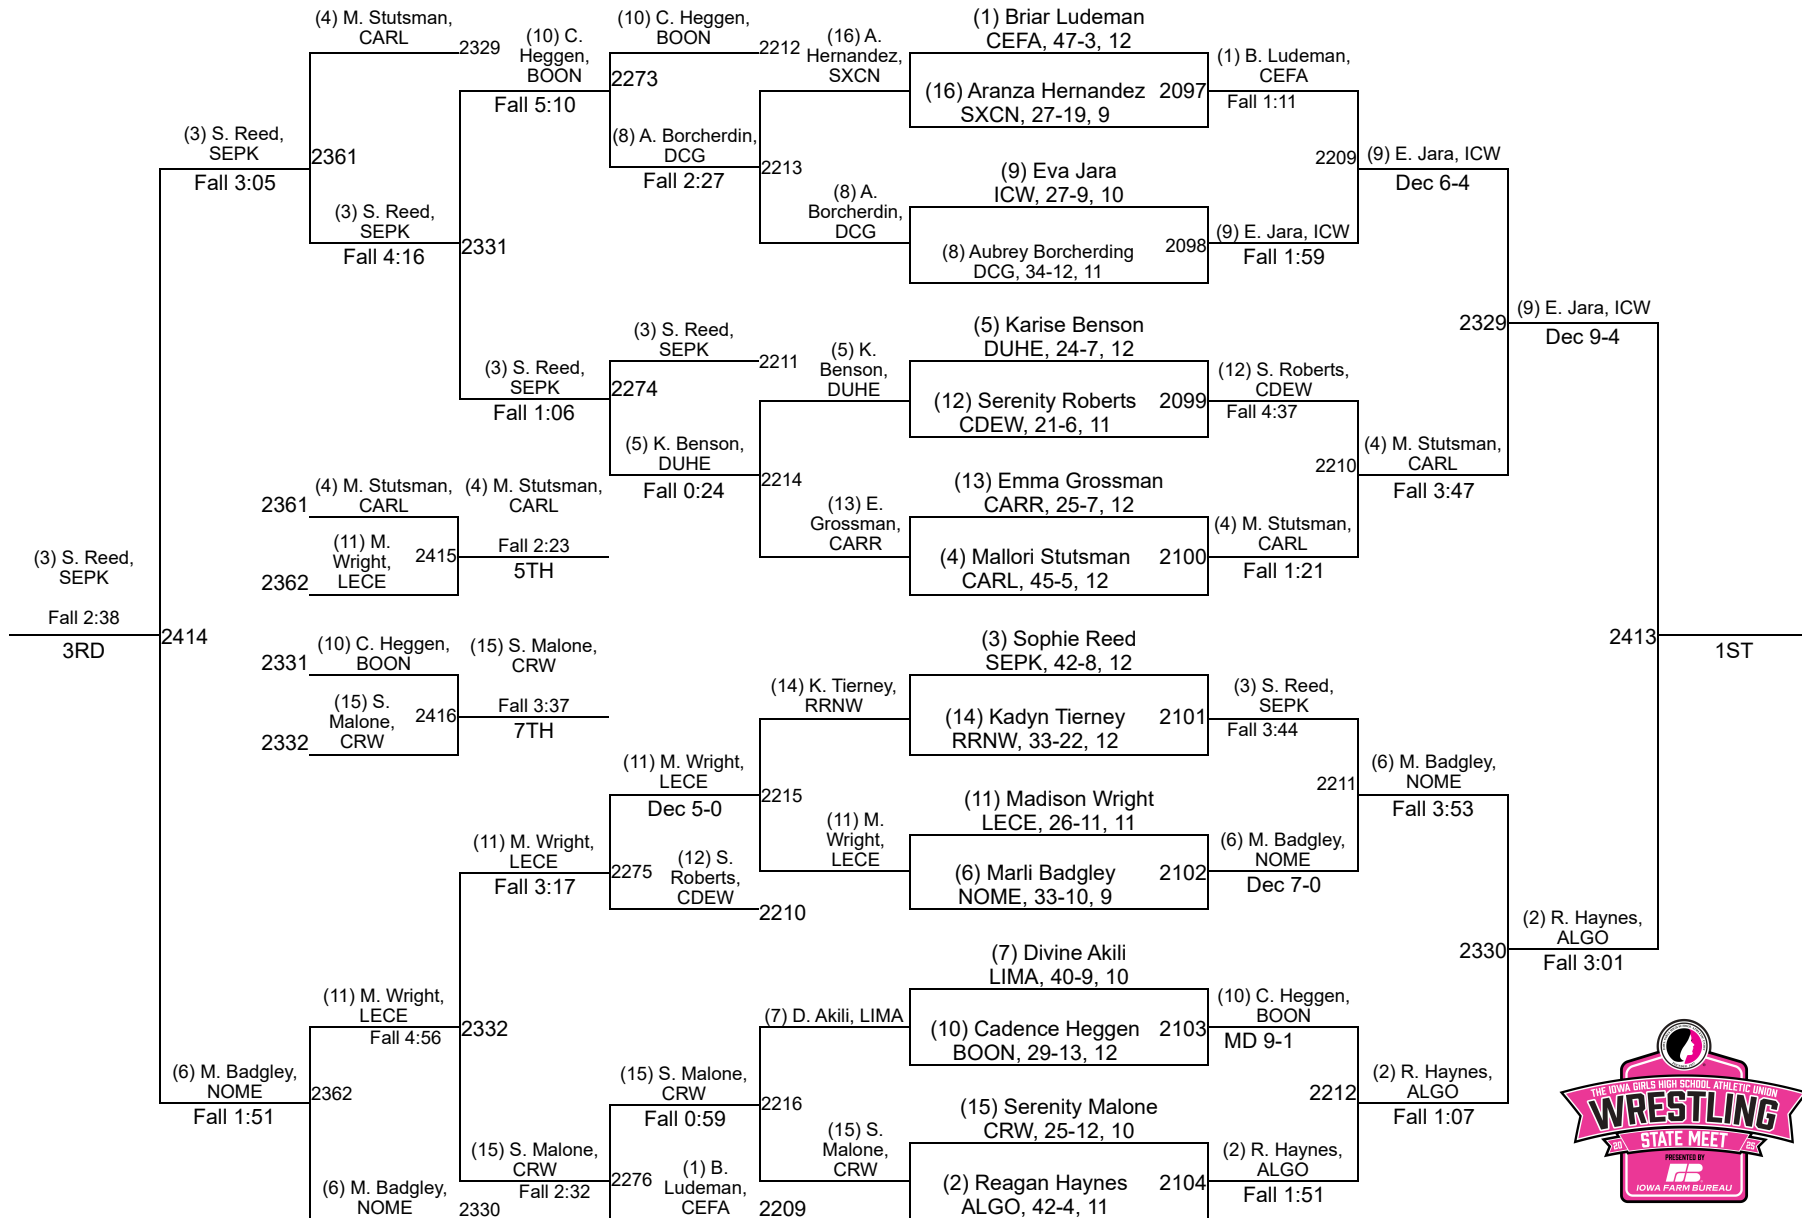

IGHSAU State Championships

2A-190

Friday AM
WB 3, CSF, & 3rd-7th Place

Thursday
1st Round, Quarterfinals, WB 1, & WB 2

Friday AM
Semifinals

Friday PM
Finals