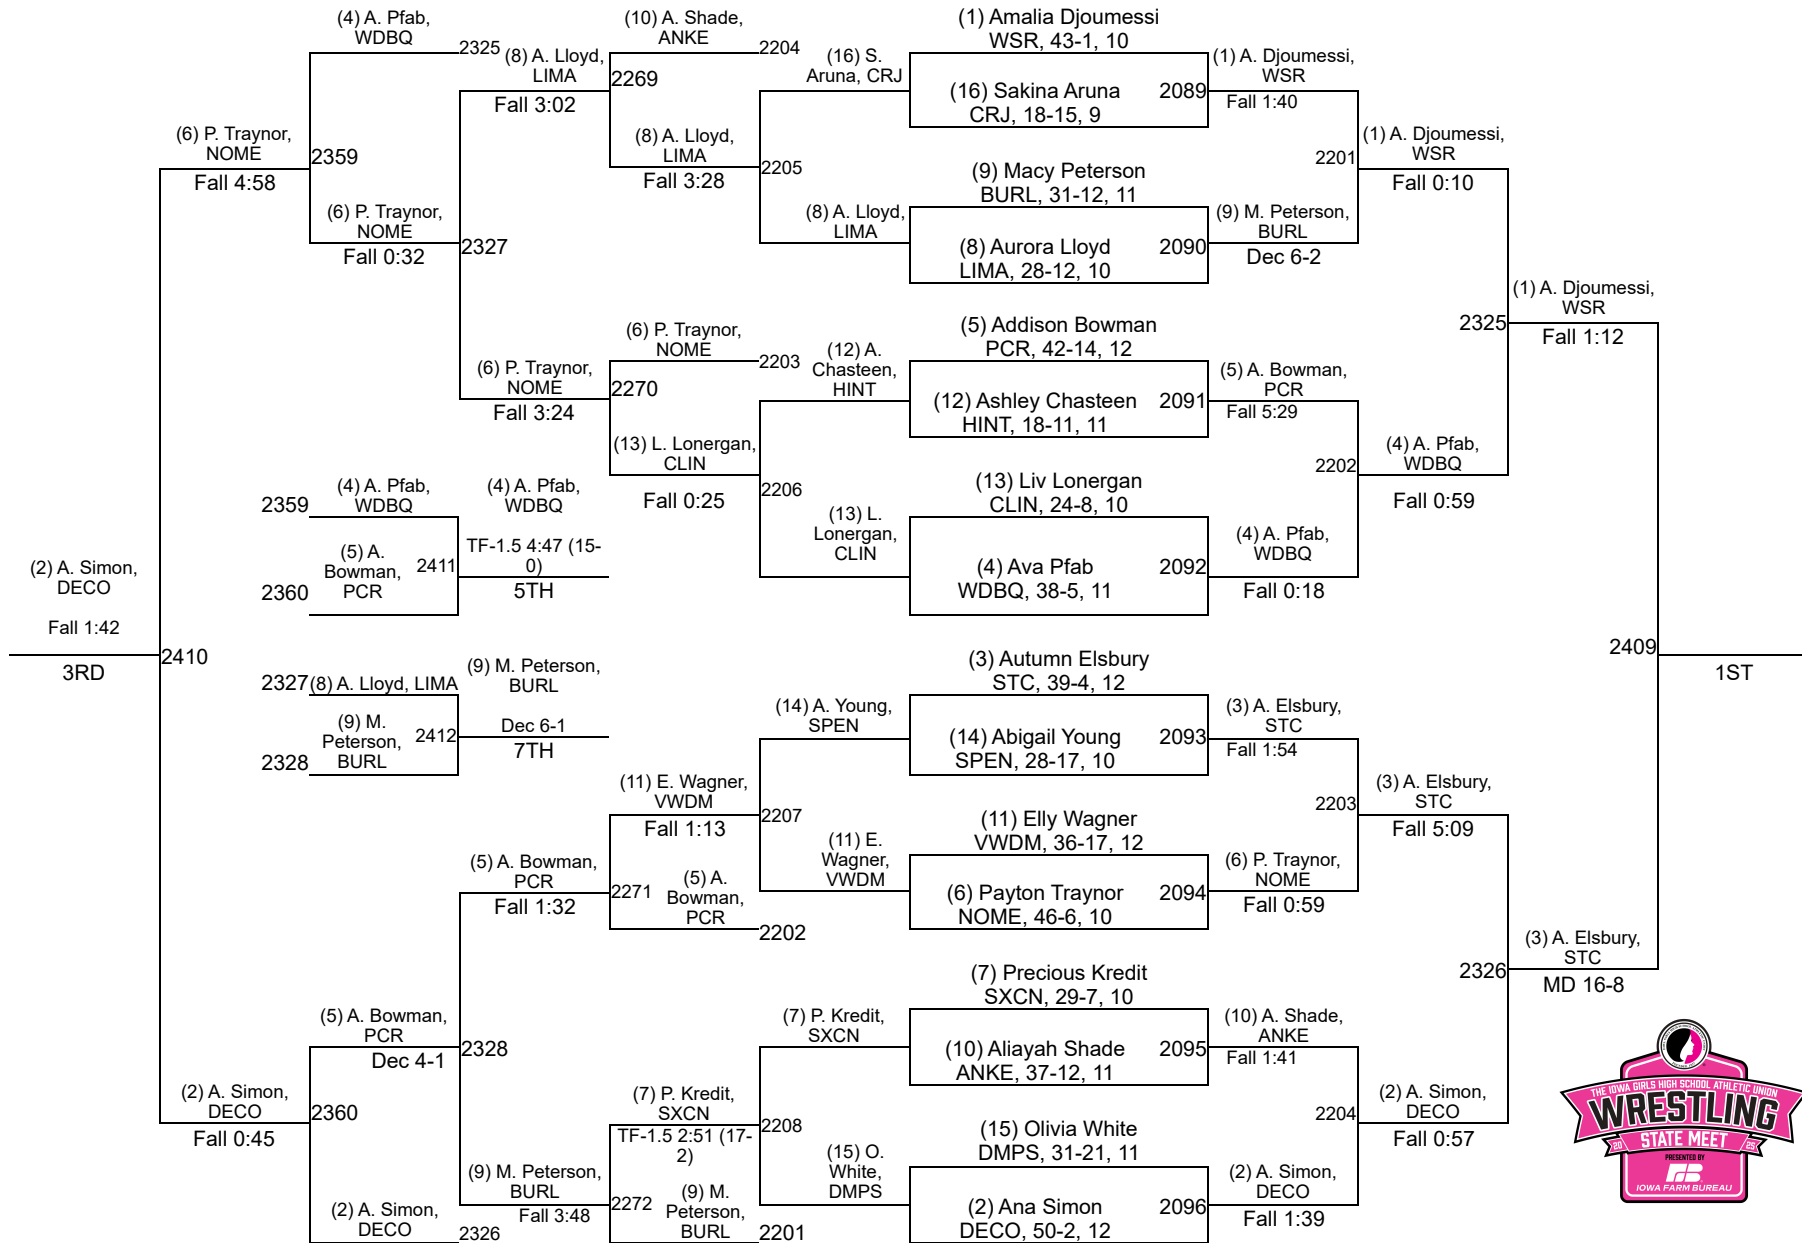

IGHSAU State Championships

2A-170