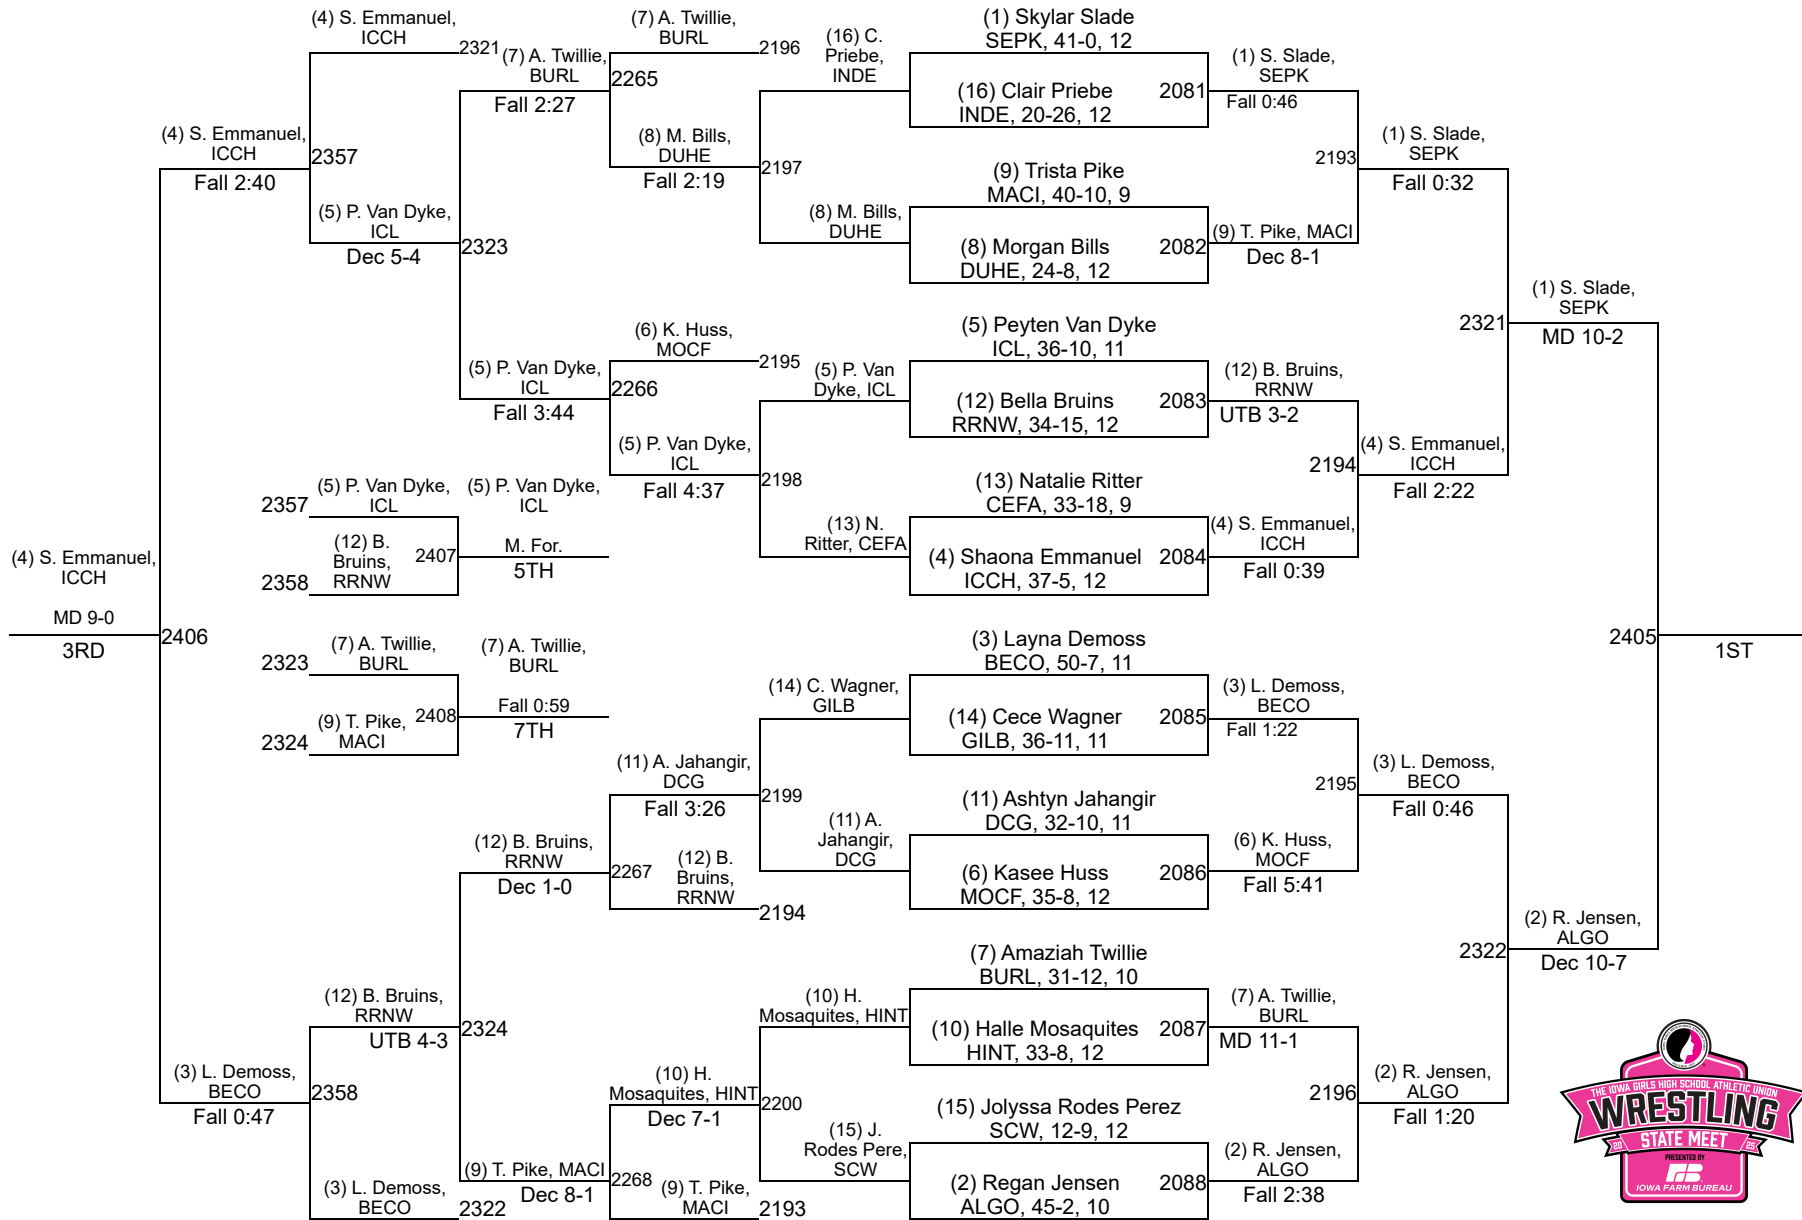

IGHSAU State Championships

2A-155

Friday AM
WB 3, CSF, & 3rd-7th Place

Thursday
1st Round, Quarterfinals, WB 1, & WB 2

Friday AM
Semifinals

Friday PM
Finals