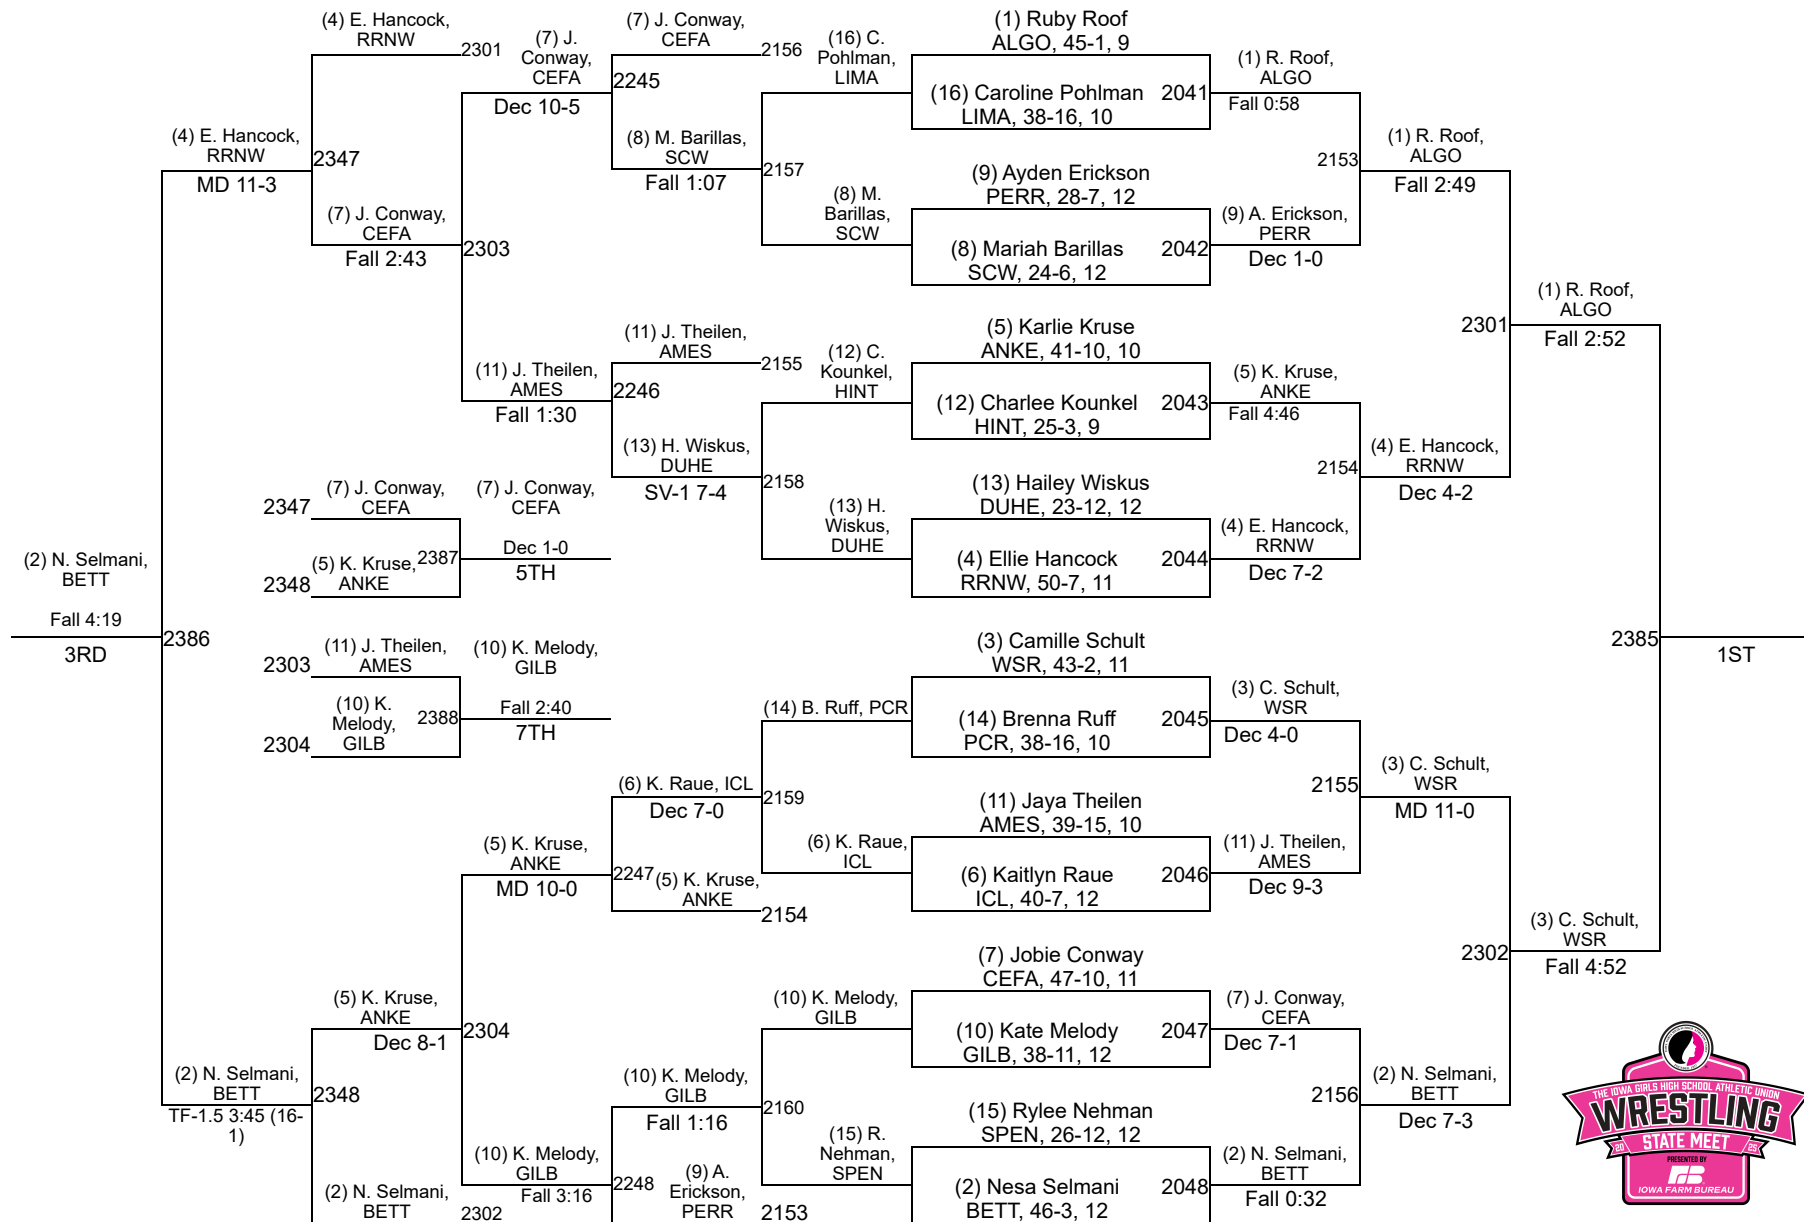

IGHSAU State Championships

2A-125