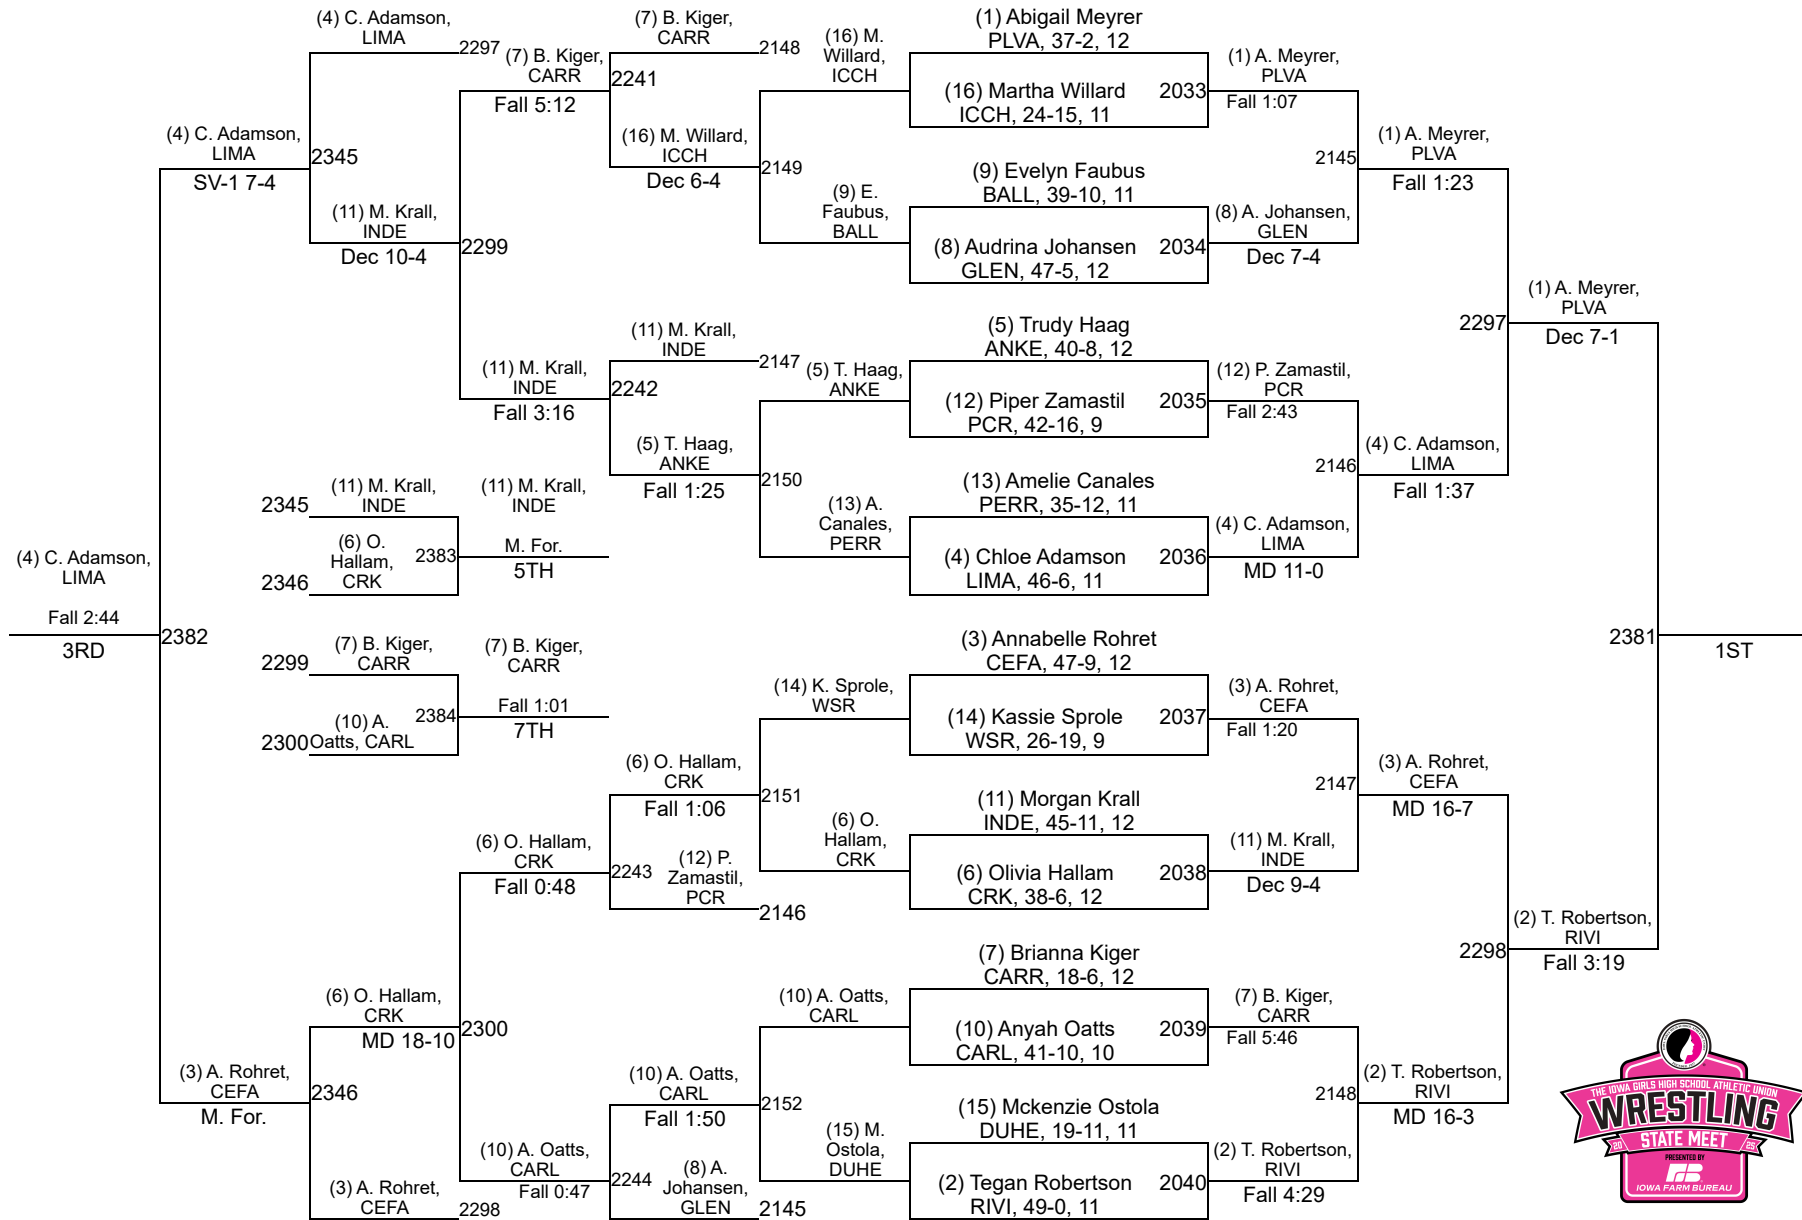

IGHSAU State Championships

2A-120