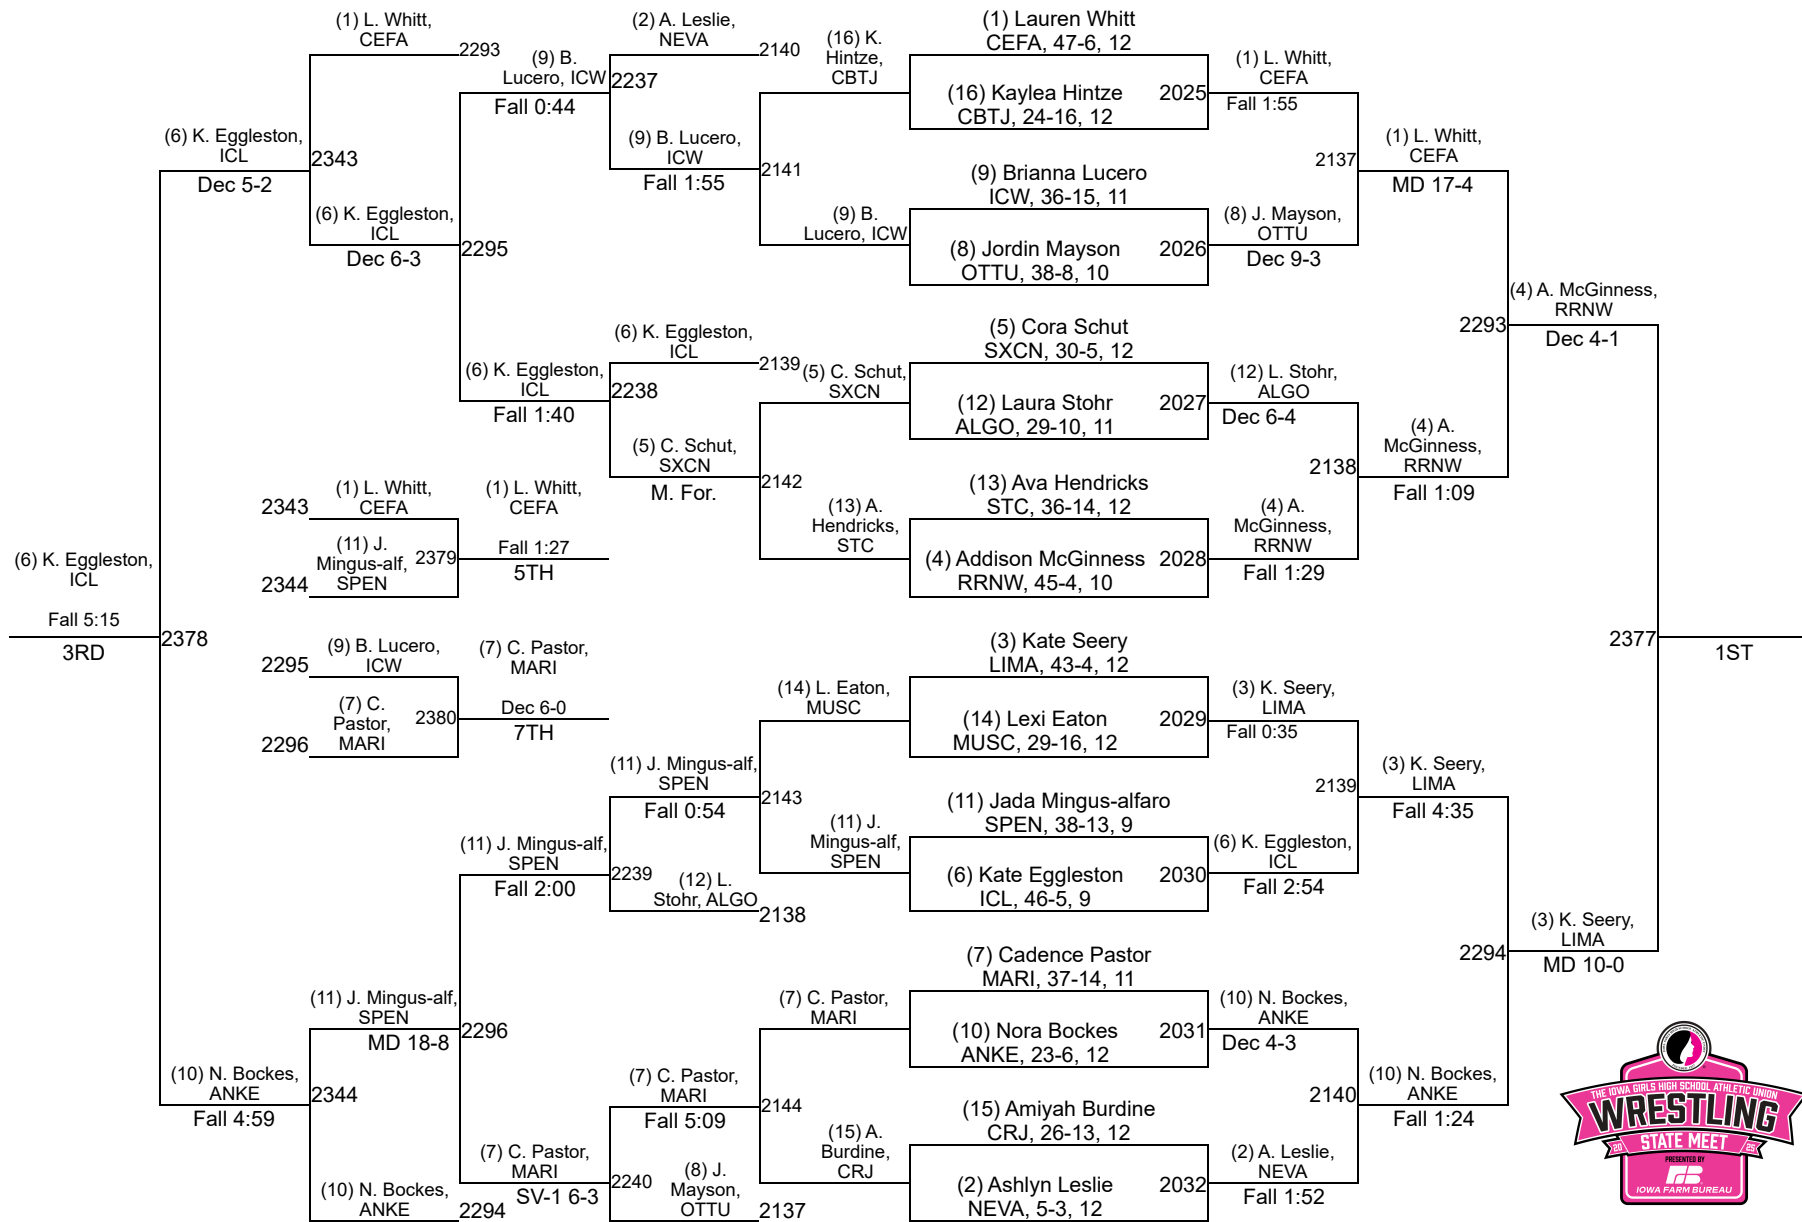

IGHSAU State Championships

2A-115

Friday AM
WB 3, CSF, & 3rd-7th Place

Thursday
1st Round, Quarterfinals, WB 1, & WB 2

Friday AM
Semifinals

Friday PM
Finals