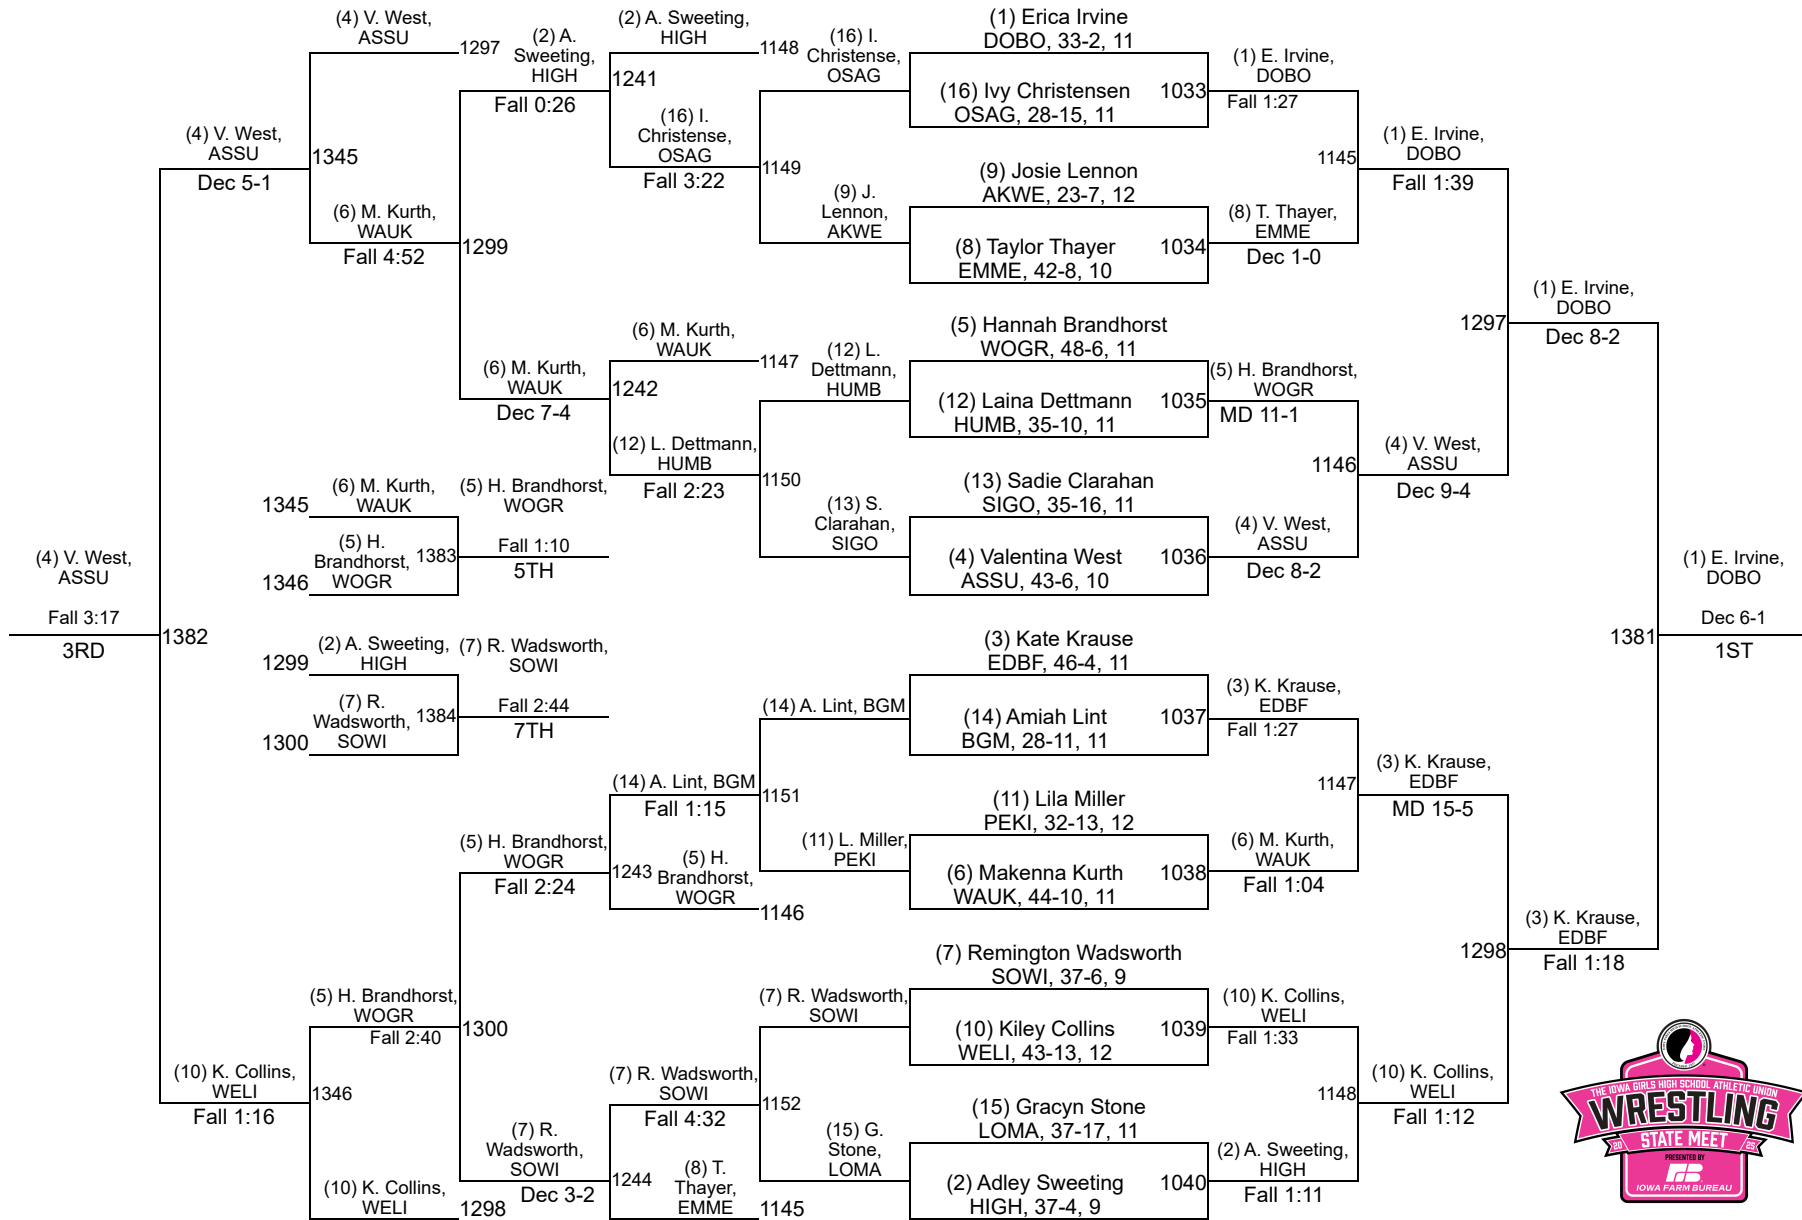

IGHSAU State Championships

1A-120

Friday AM
WB 3, CSF, & 3rd-7th Place

Thursday
1st Round, Quarterfinals, WB 1, & WB 2

Friday AM
Semifinals

Friday PM
Finals