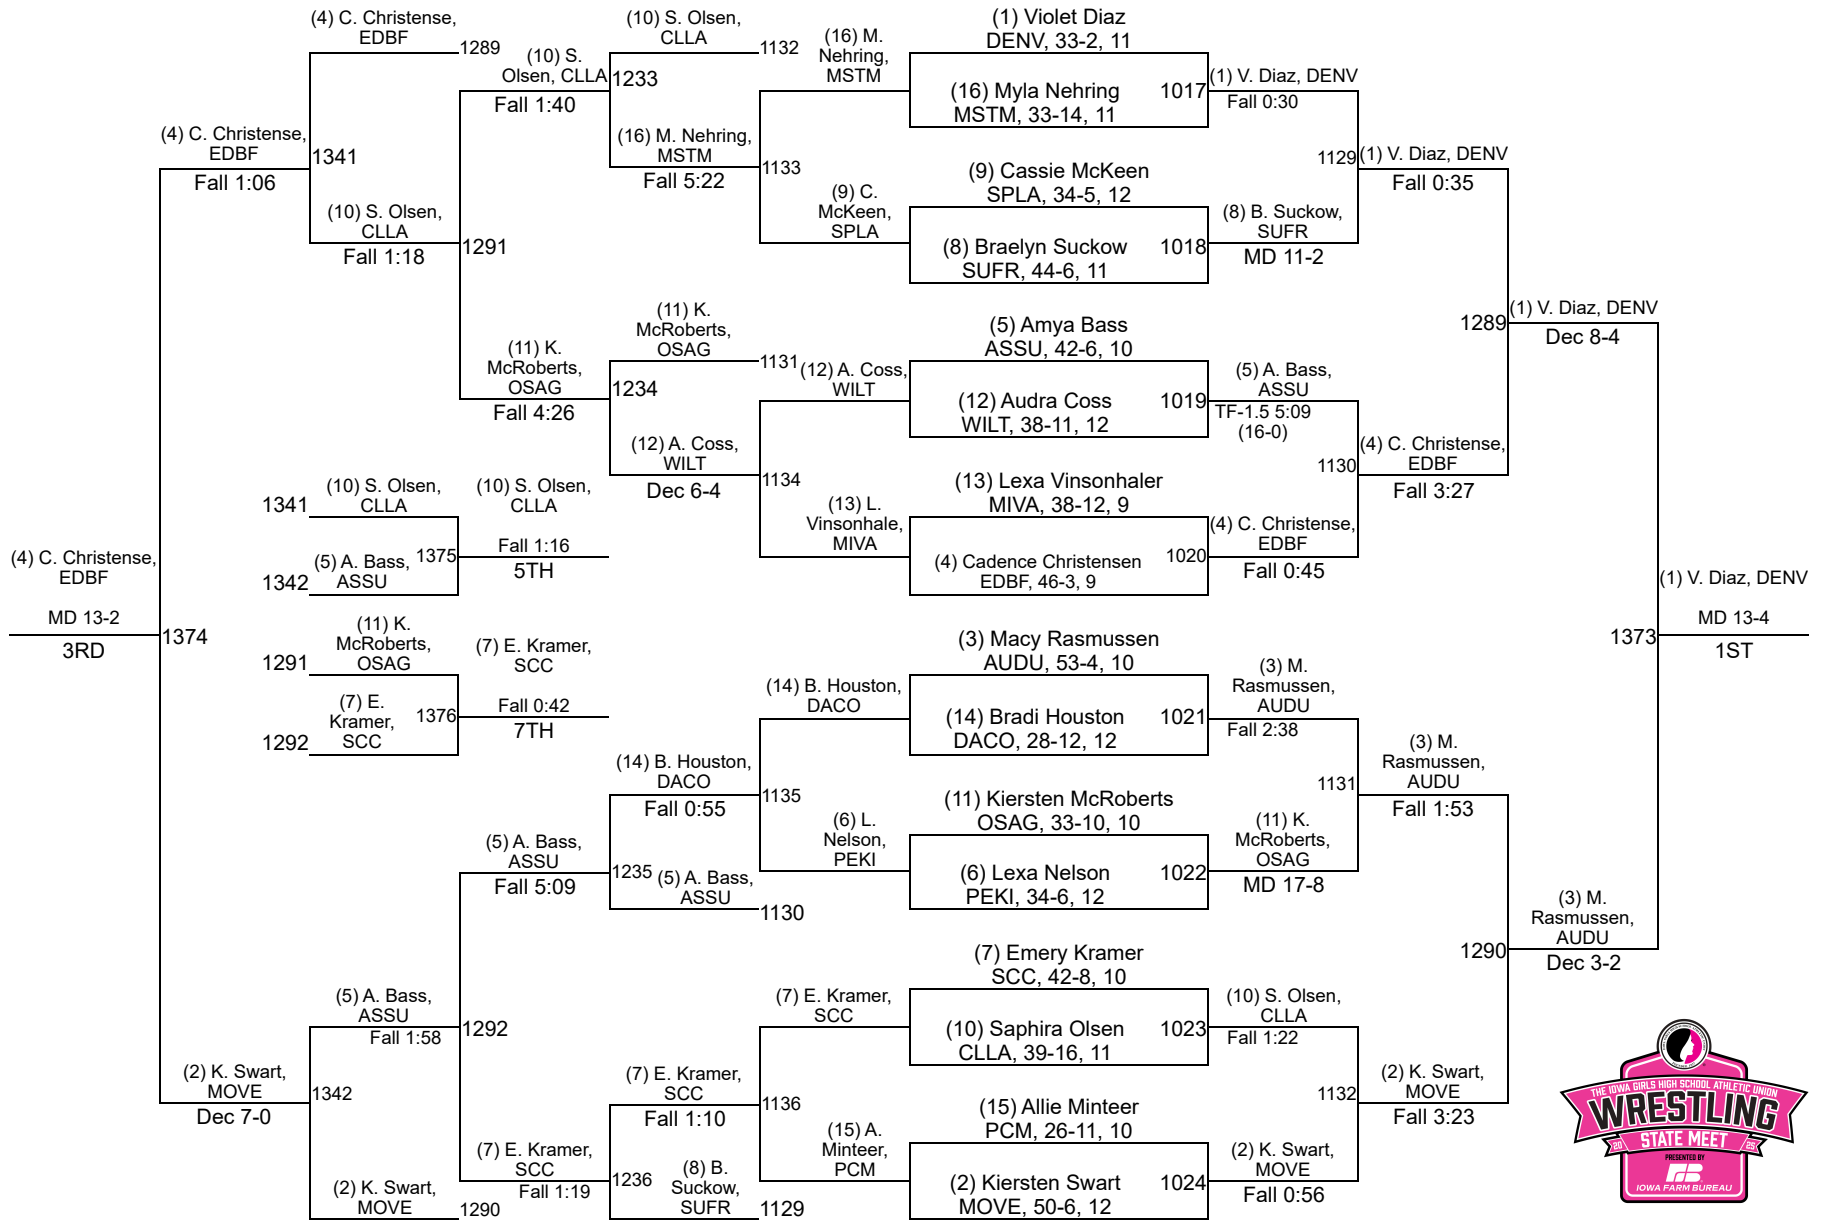

IGHSAU State Championships

1A-110

Friday AM
WB 3, CSF, & 3rd-7th Place

Thursday
1st Round, Quarterfinals, WB 1, & WB 2

Friday AM
Semifinals

Friday PM
Finals