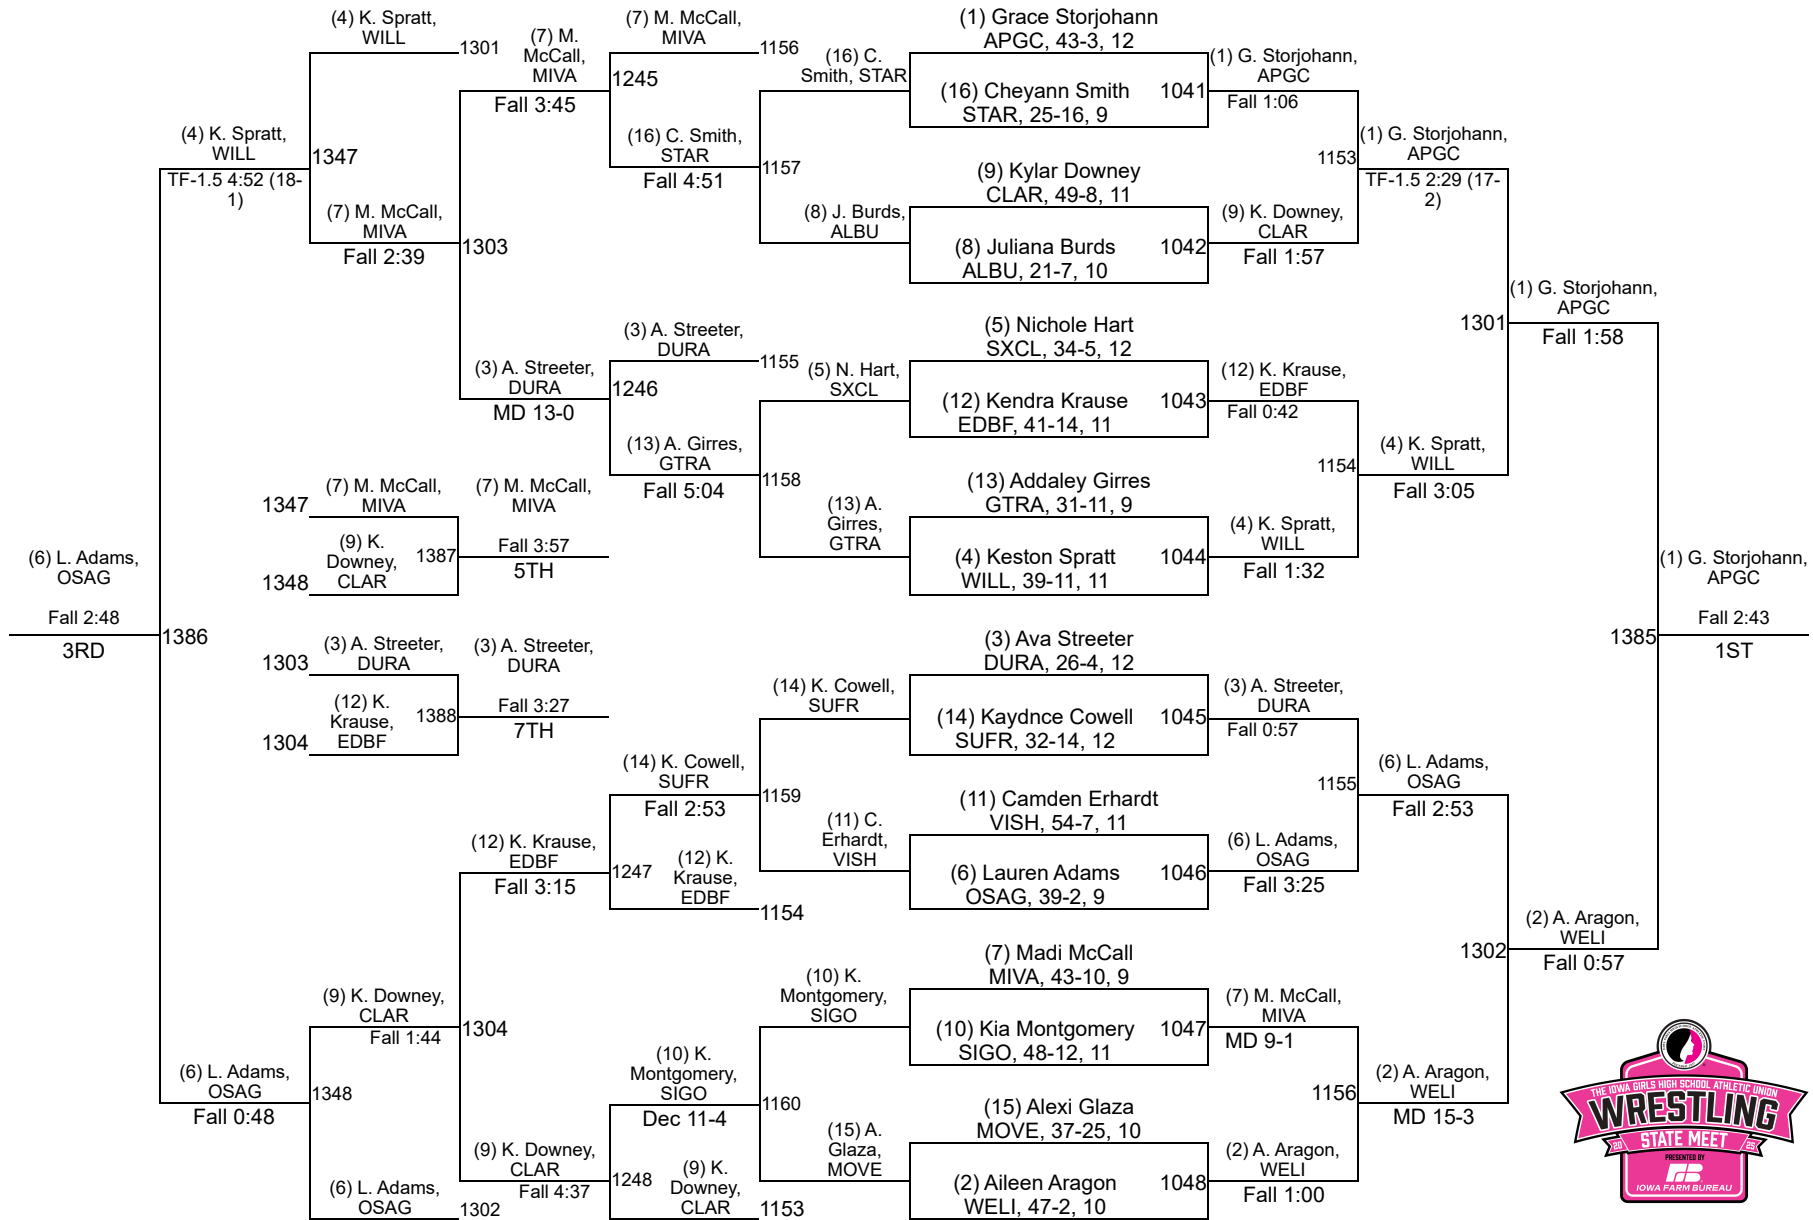

IGHSAU State Championships

1A-120

Friday AM
WB 3, CSF, & 3rd-7th Place

Thursday
1st Round, Quarterfinals, WB 1, & WB 2

Friday AM
Semifinals

Friday PM
Finals

IGHSAU State Championships

1A-125