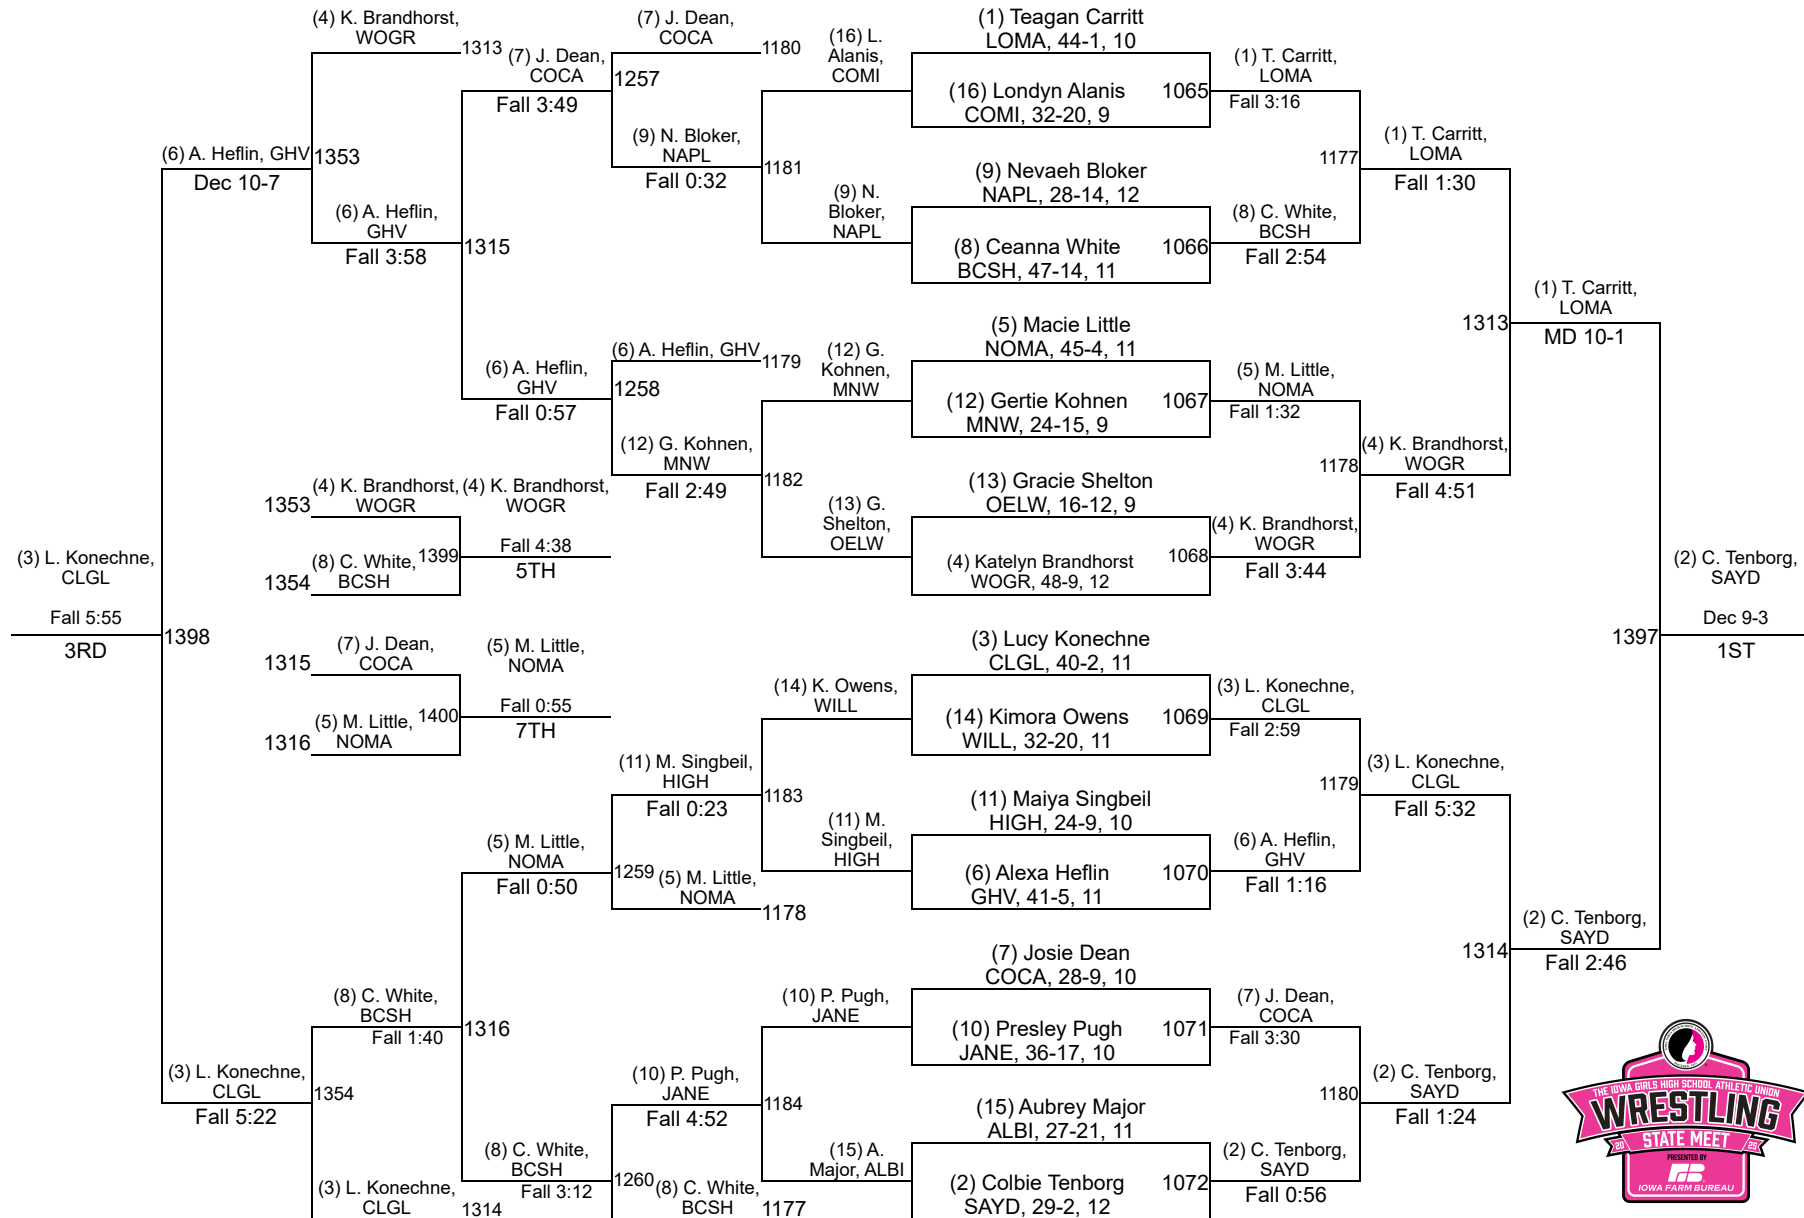

IGHSAU State Championships

1A-140