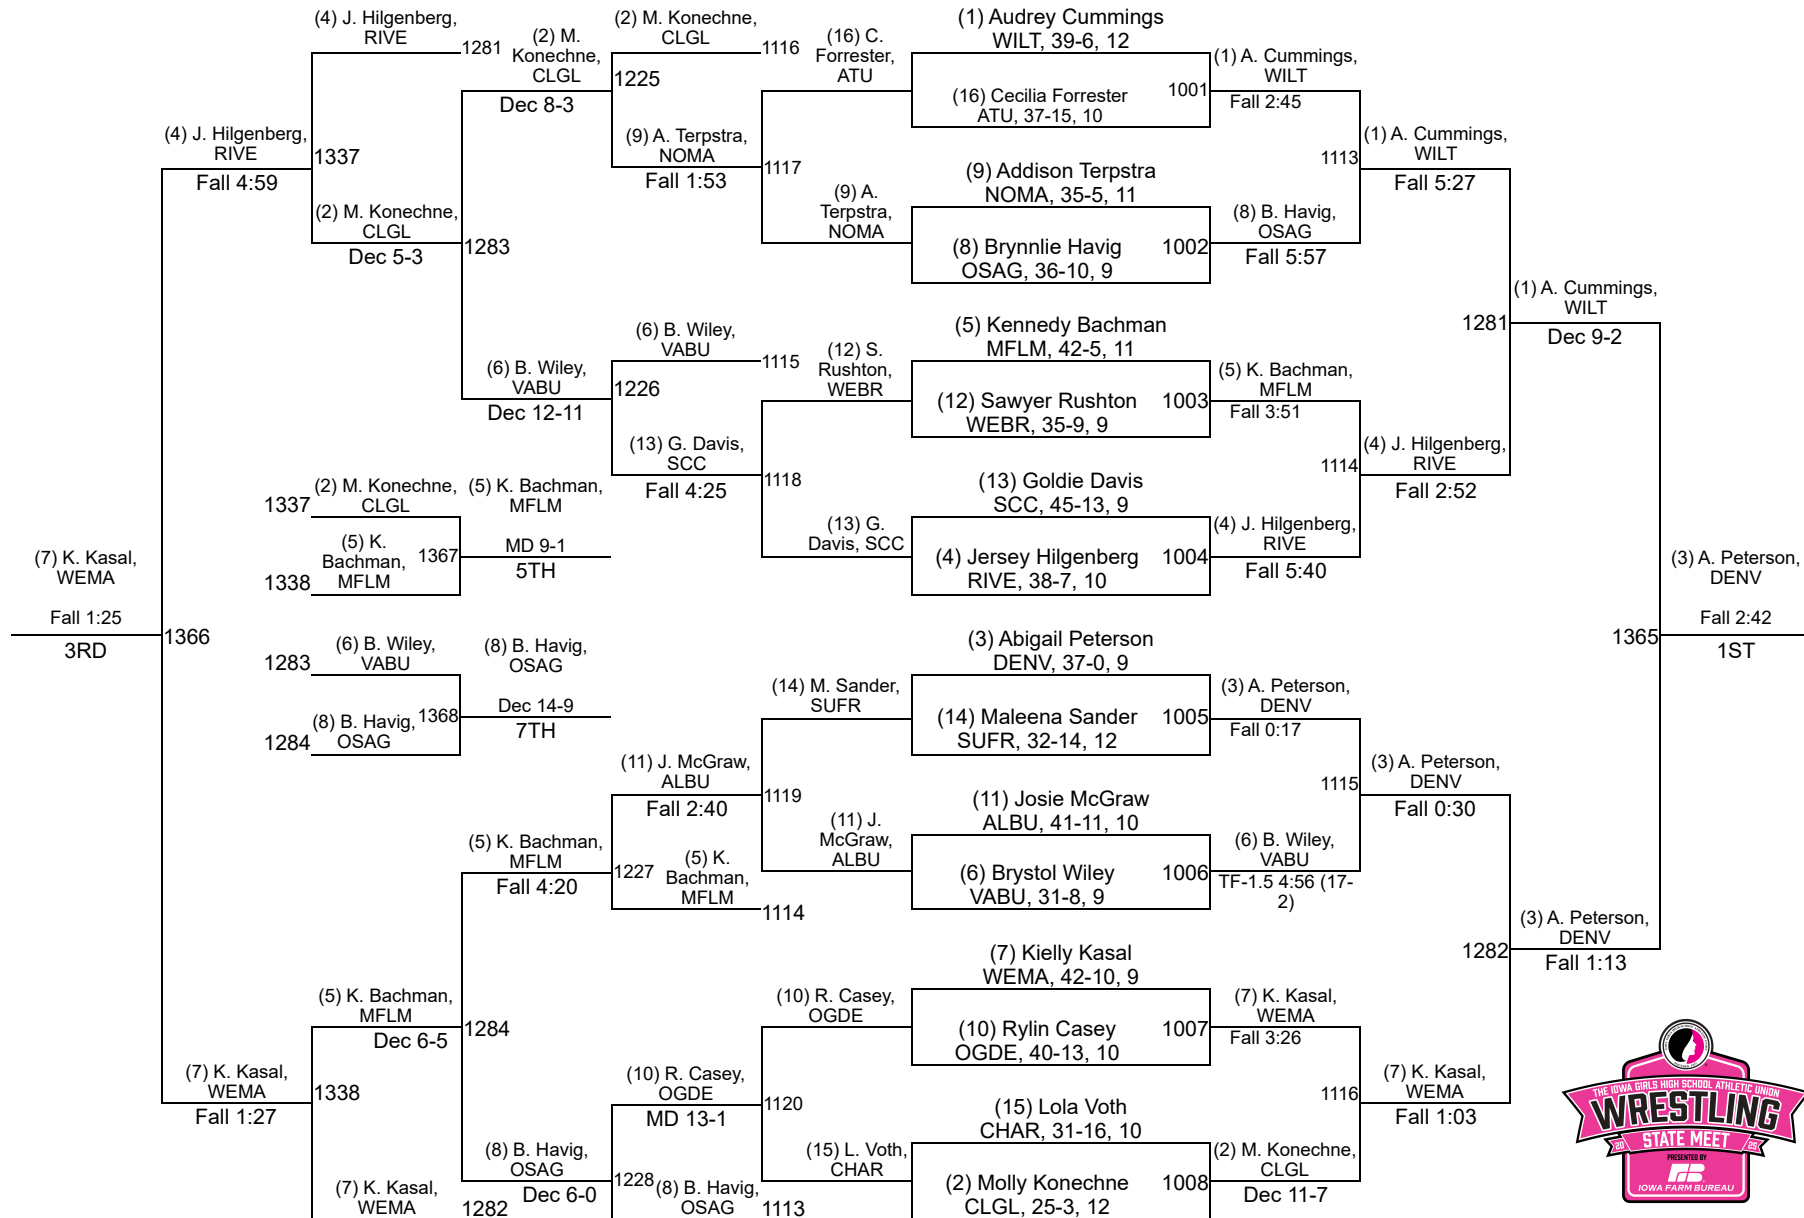

IGHSAU State Championships

1A-100

IGHSAU State Championships

1A-105

Friday AM
WB 3, CSF, & 3rd-7th Place

Thursday
1st Round, Quarterfinals, WB 1, & WB 2

Friday AM
Semifinals

Friday PM
Finals