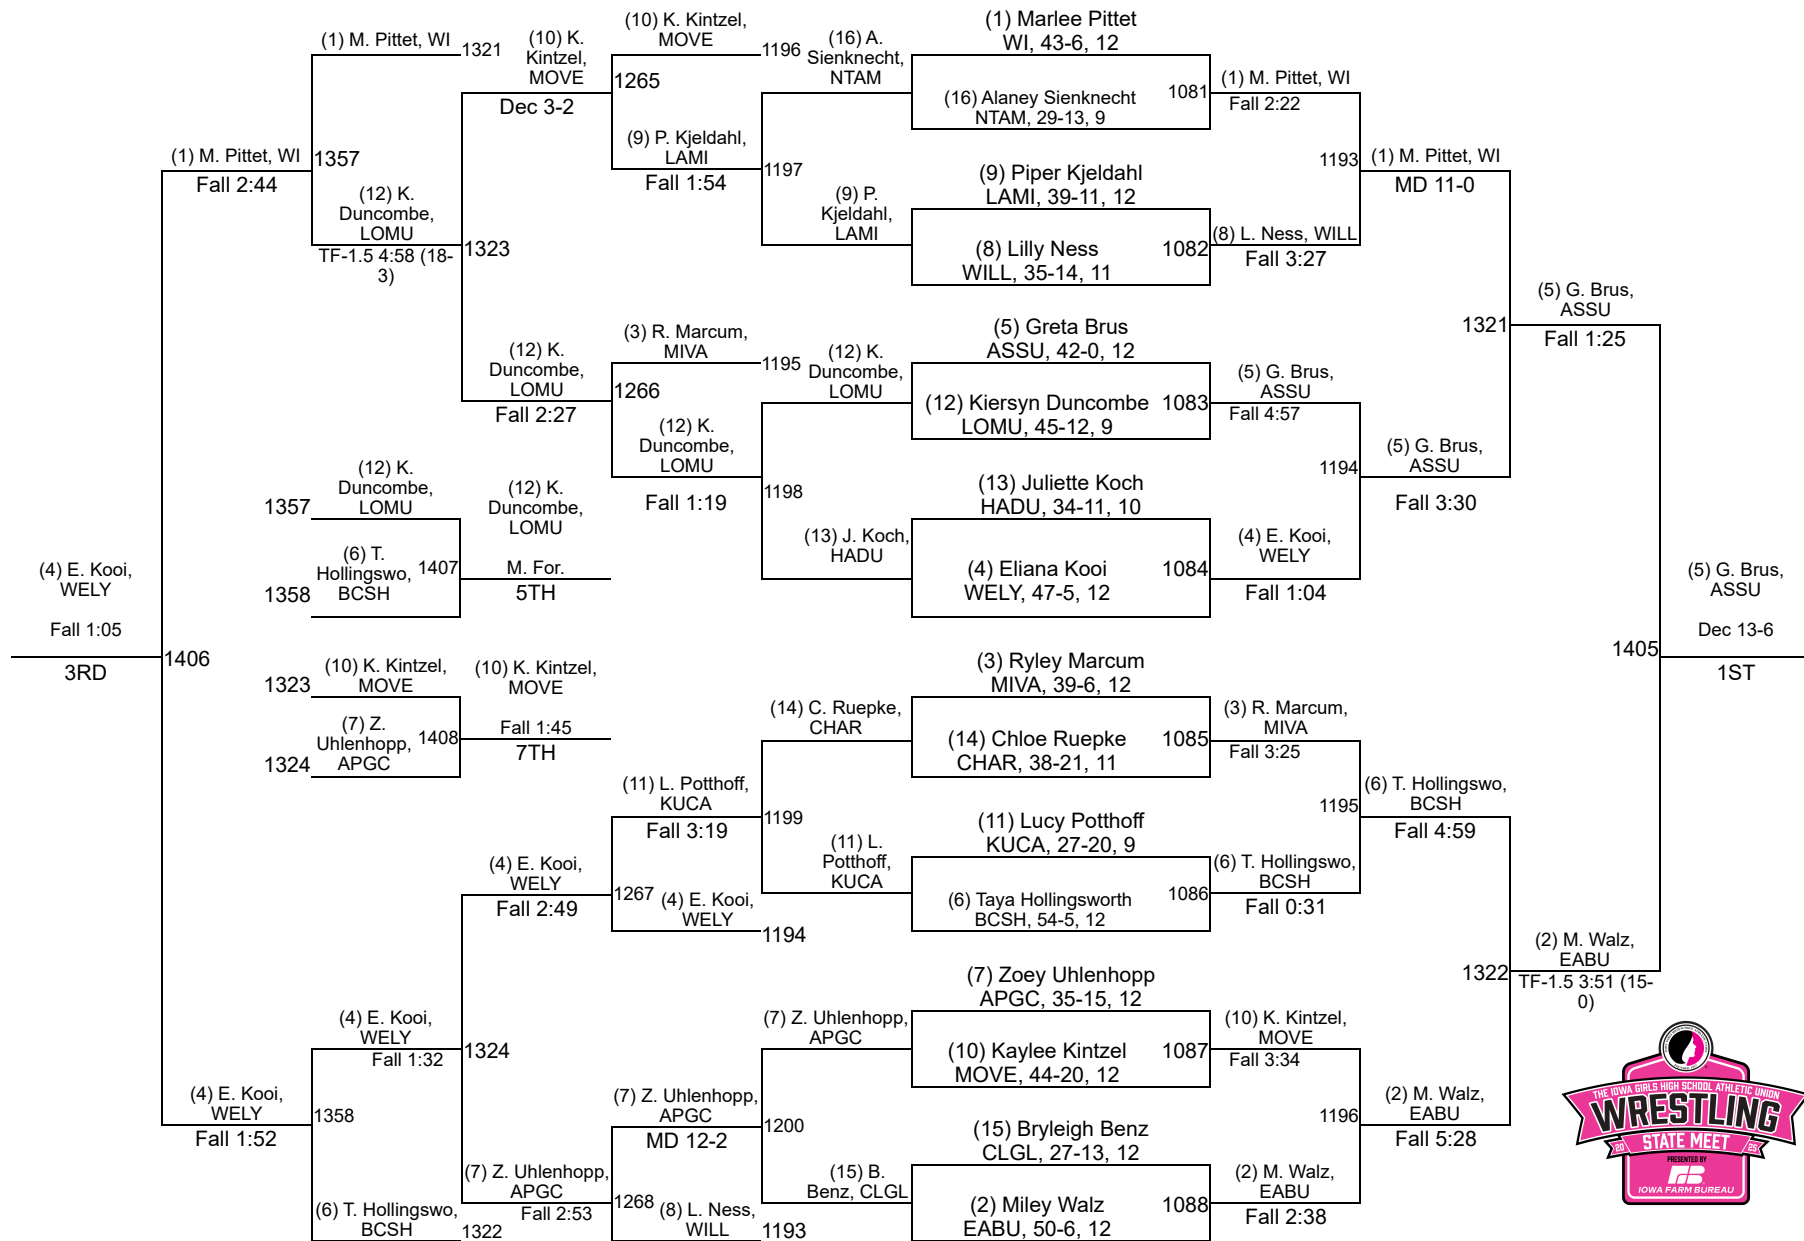

IGHSAU State Championships

1A-130

IGHSAU State Championships

1A-140

IGHSAU State Championships

1A-145

Friday AM
 WB 3, CSF, & 3rd-7th Place

Thursday
 1st Round, Quarterfinals, WB 1, & WB 2

Friday AM
 Semifinals

Friday PM
 Finals

IGHSAU State Championships

1A-155

Friday AM
WB 3, CSF, & 3rd-7th Place

Thursday
1st Round, Quarterfinals, WB 1, & WB 2

Friday AM
Semifinals

Friday PM
Finals