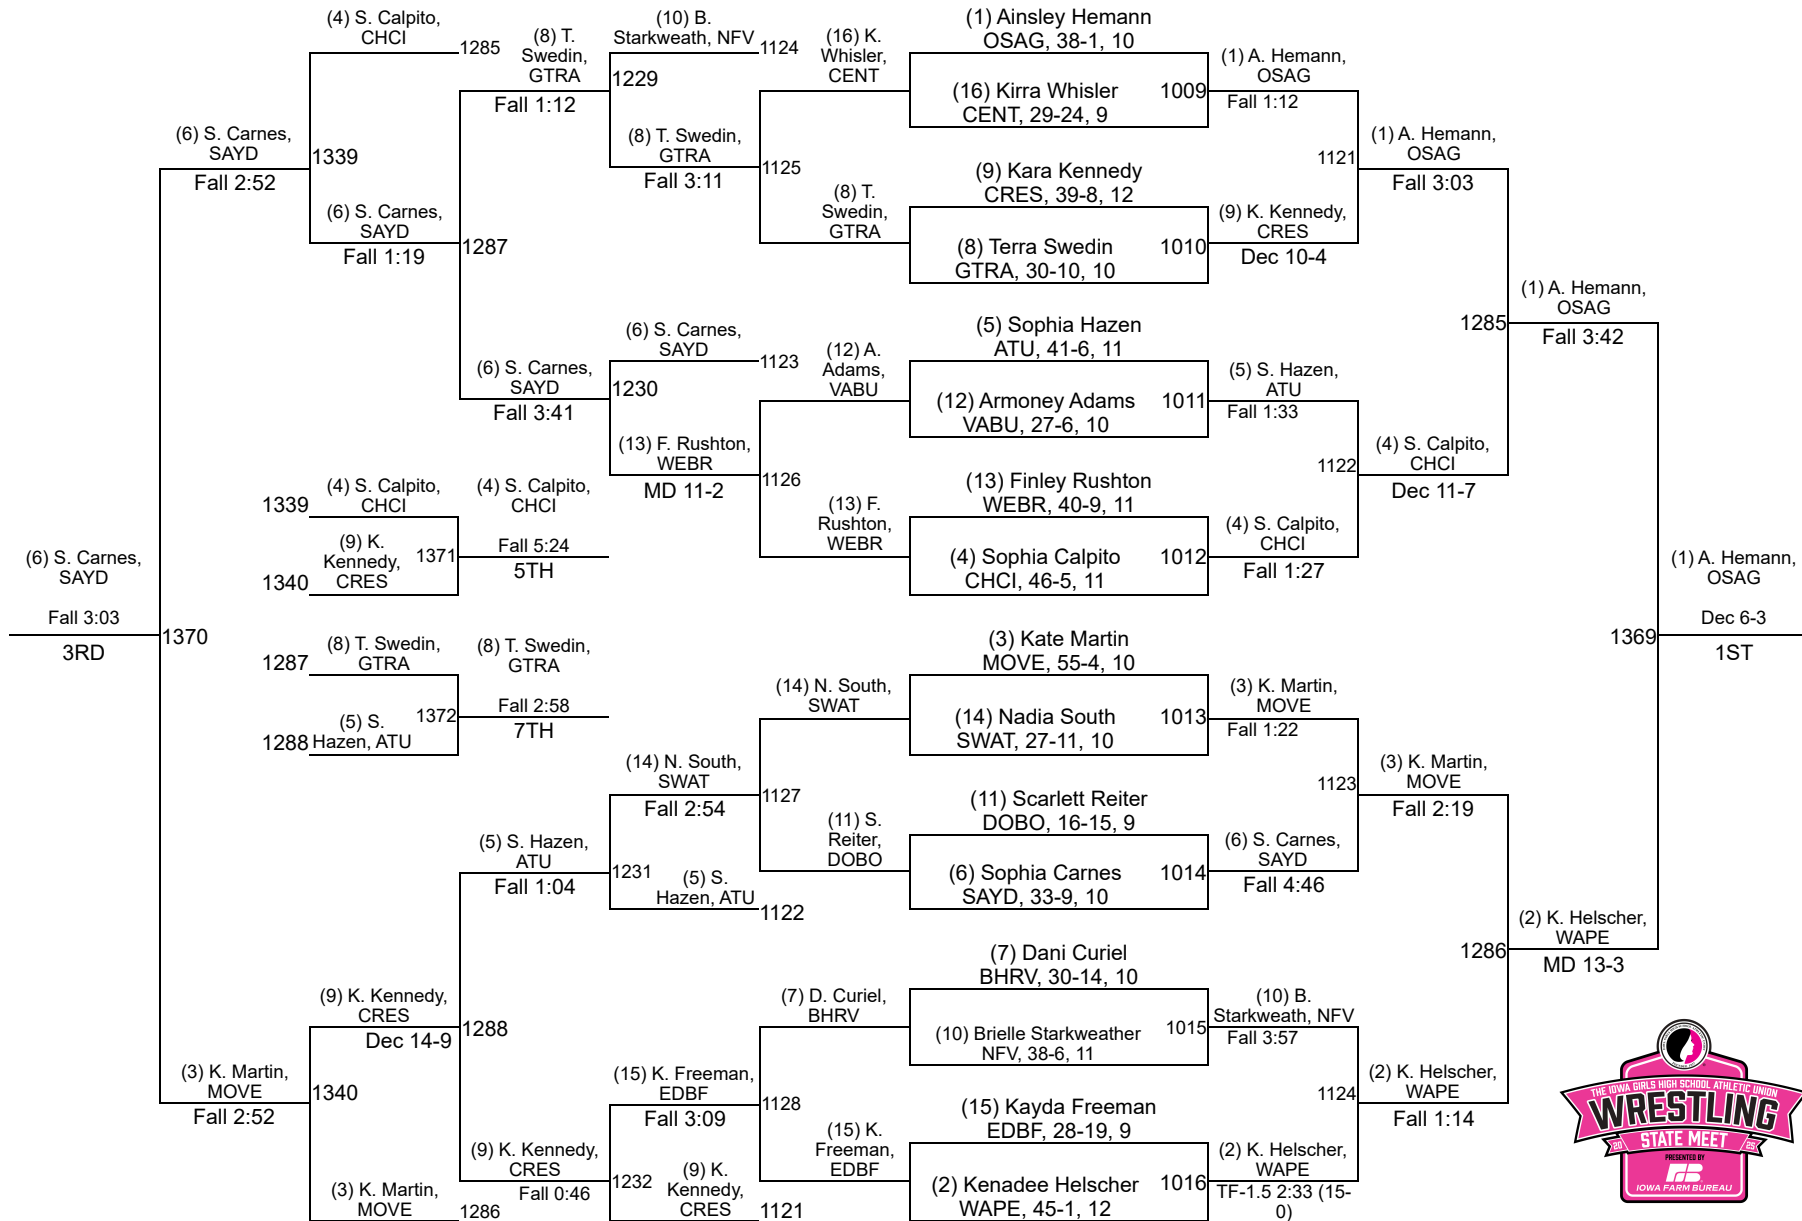

IGHSAU State Championships

1A-100

IGHSAU State Championships

1A-105

Friday AM
WB 3, CSF, & 3rd-7th Place

Thursday
1st Round, Quarterfinals, WB 1, & WB 2

Friday AM
Semifinals

Friday PM
Finals