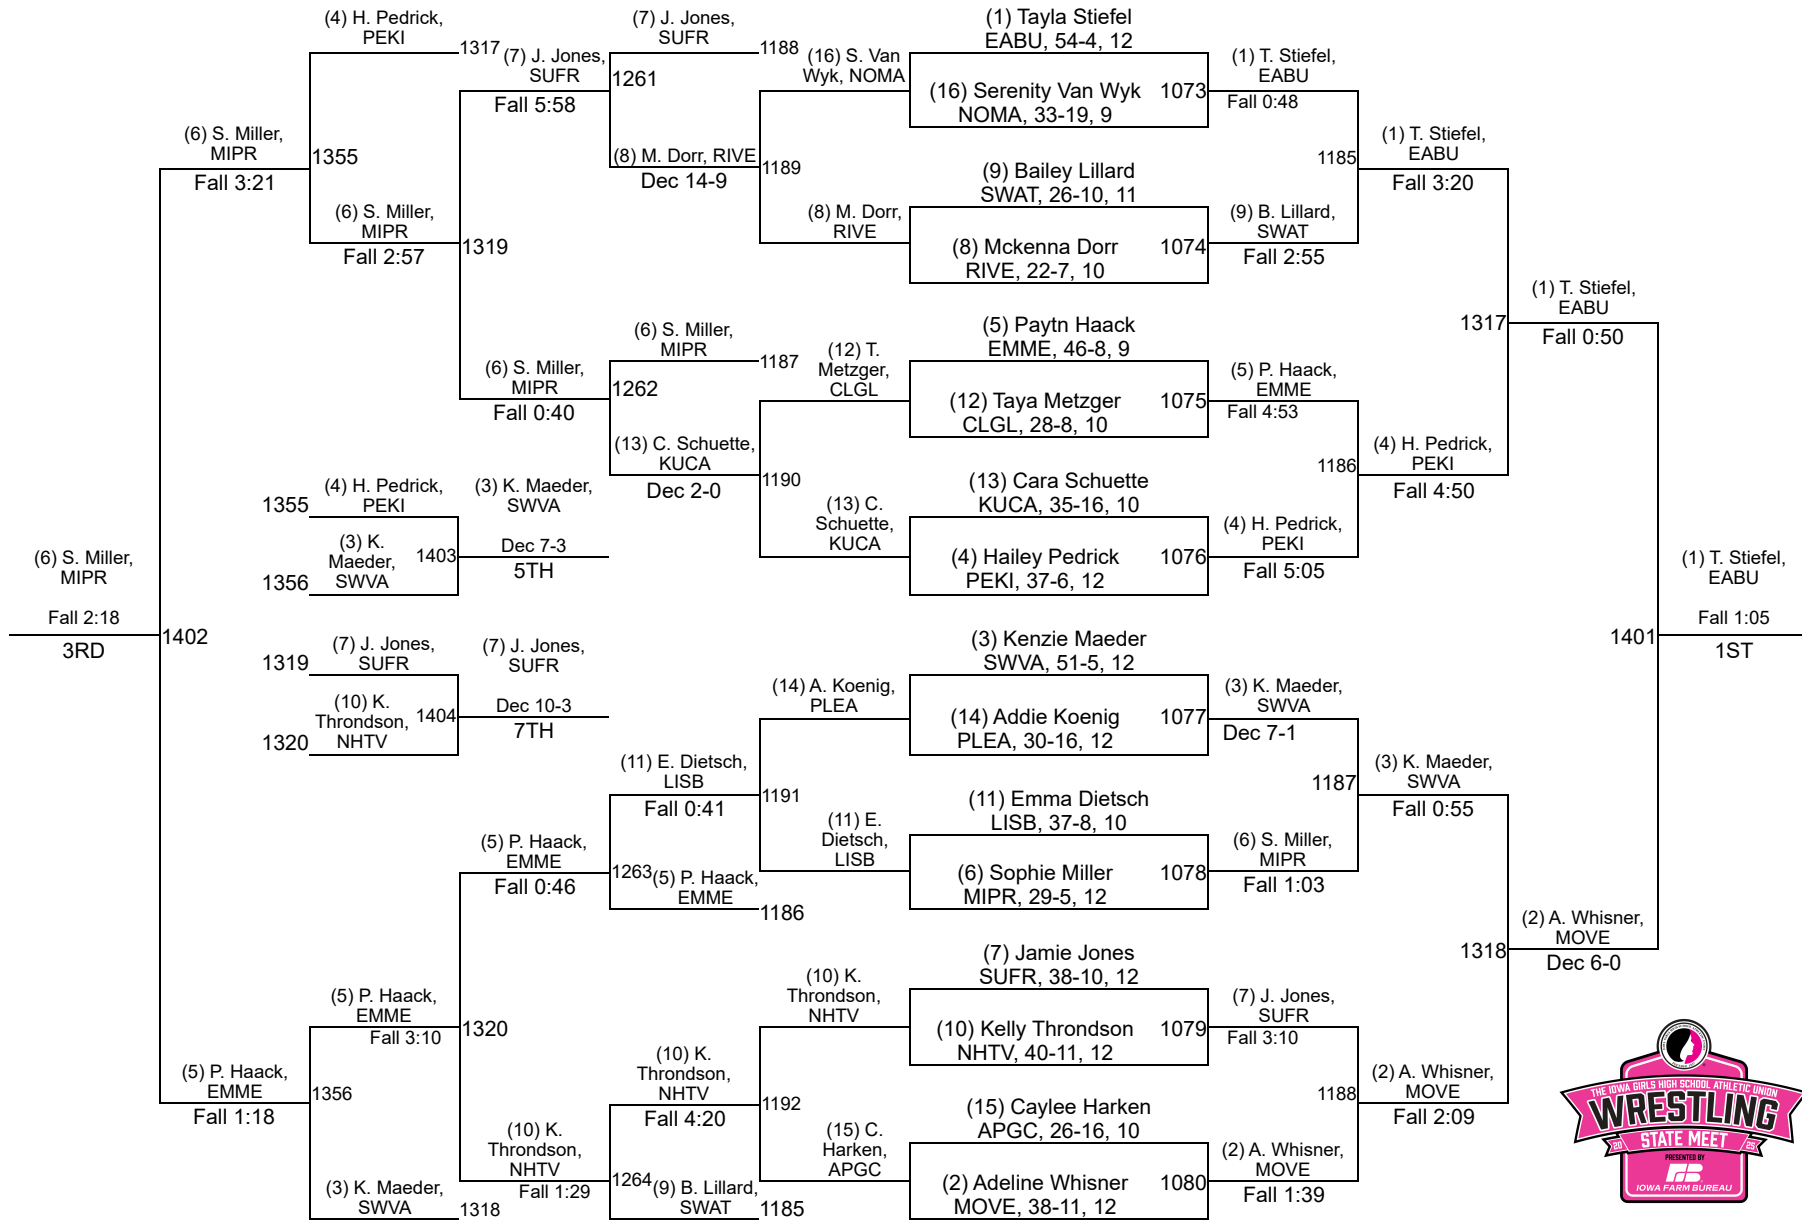

IGHSAU State Championships

1A-130

IGHSAU State Championships

1A-140

IGHSAU State Championships

1A-145

Friday AM
 WB 3, CSF, & 3rd-7th Place

Thursday
 1st Round, Quarterfinals, WB 1, & WB 2