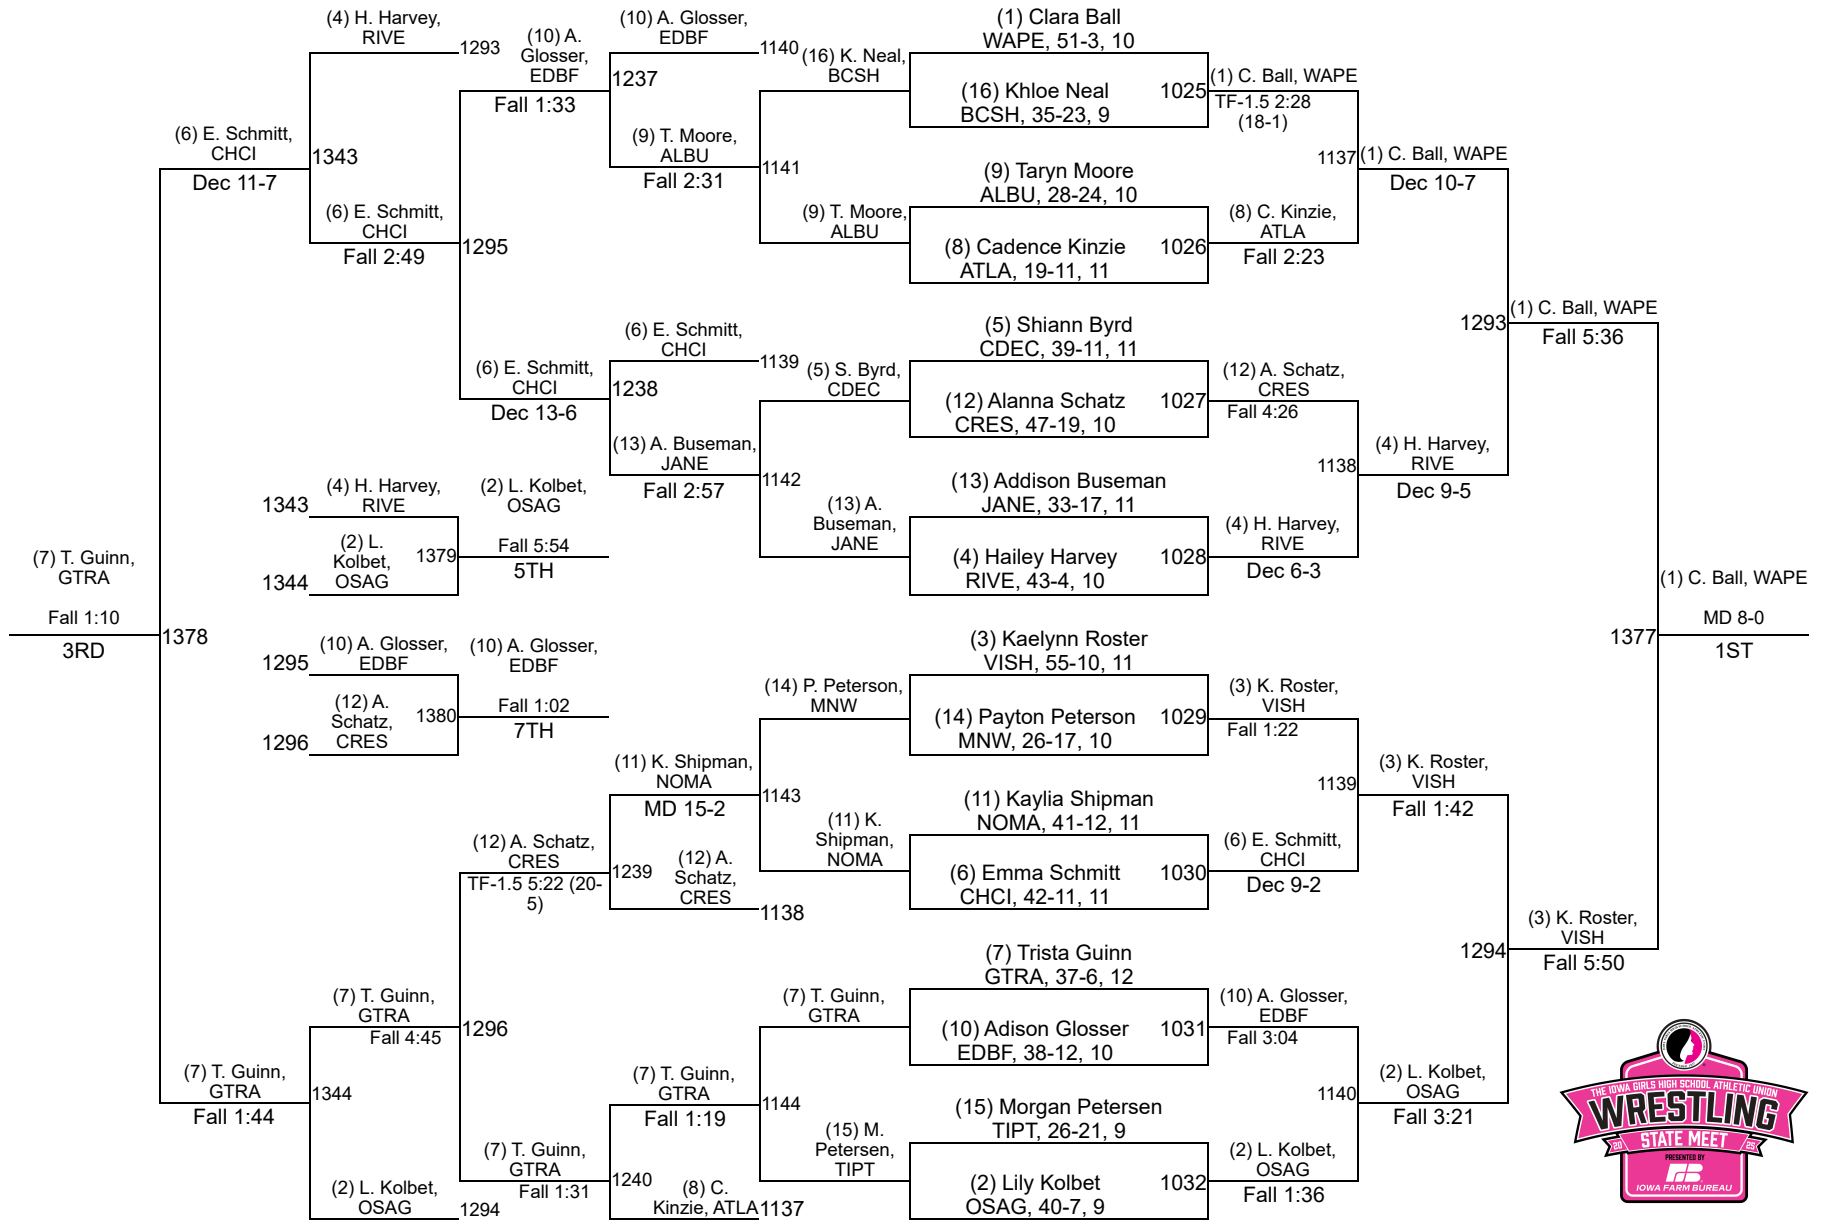

IGHSAU State Championships

1A-110

Friday AM
WB 3, CSF, & 3rd-7th Place

Thursday
1st Round, Quarterfinals, WB 1, & WB 2

Friday AM
Semifinals

Friday PM
Finals

IGHSAU State Championships

1A-115