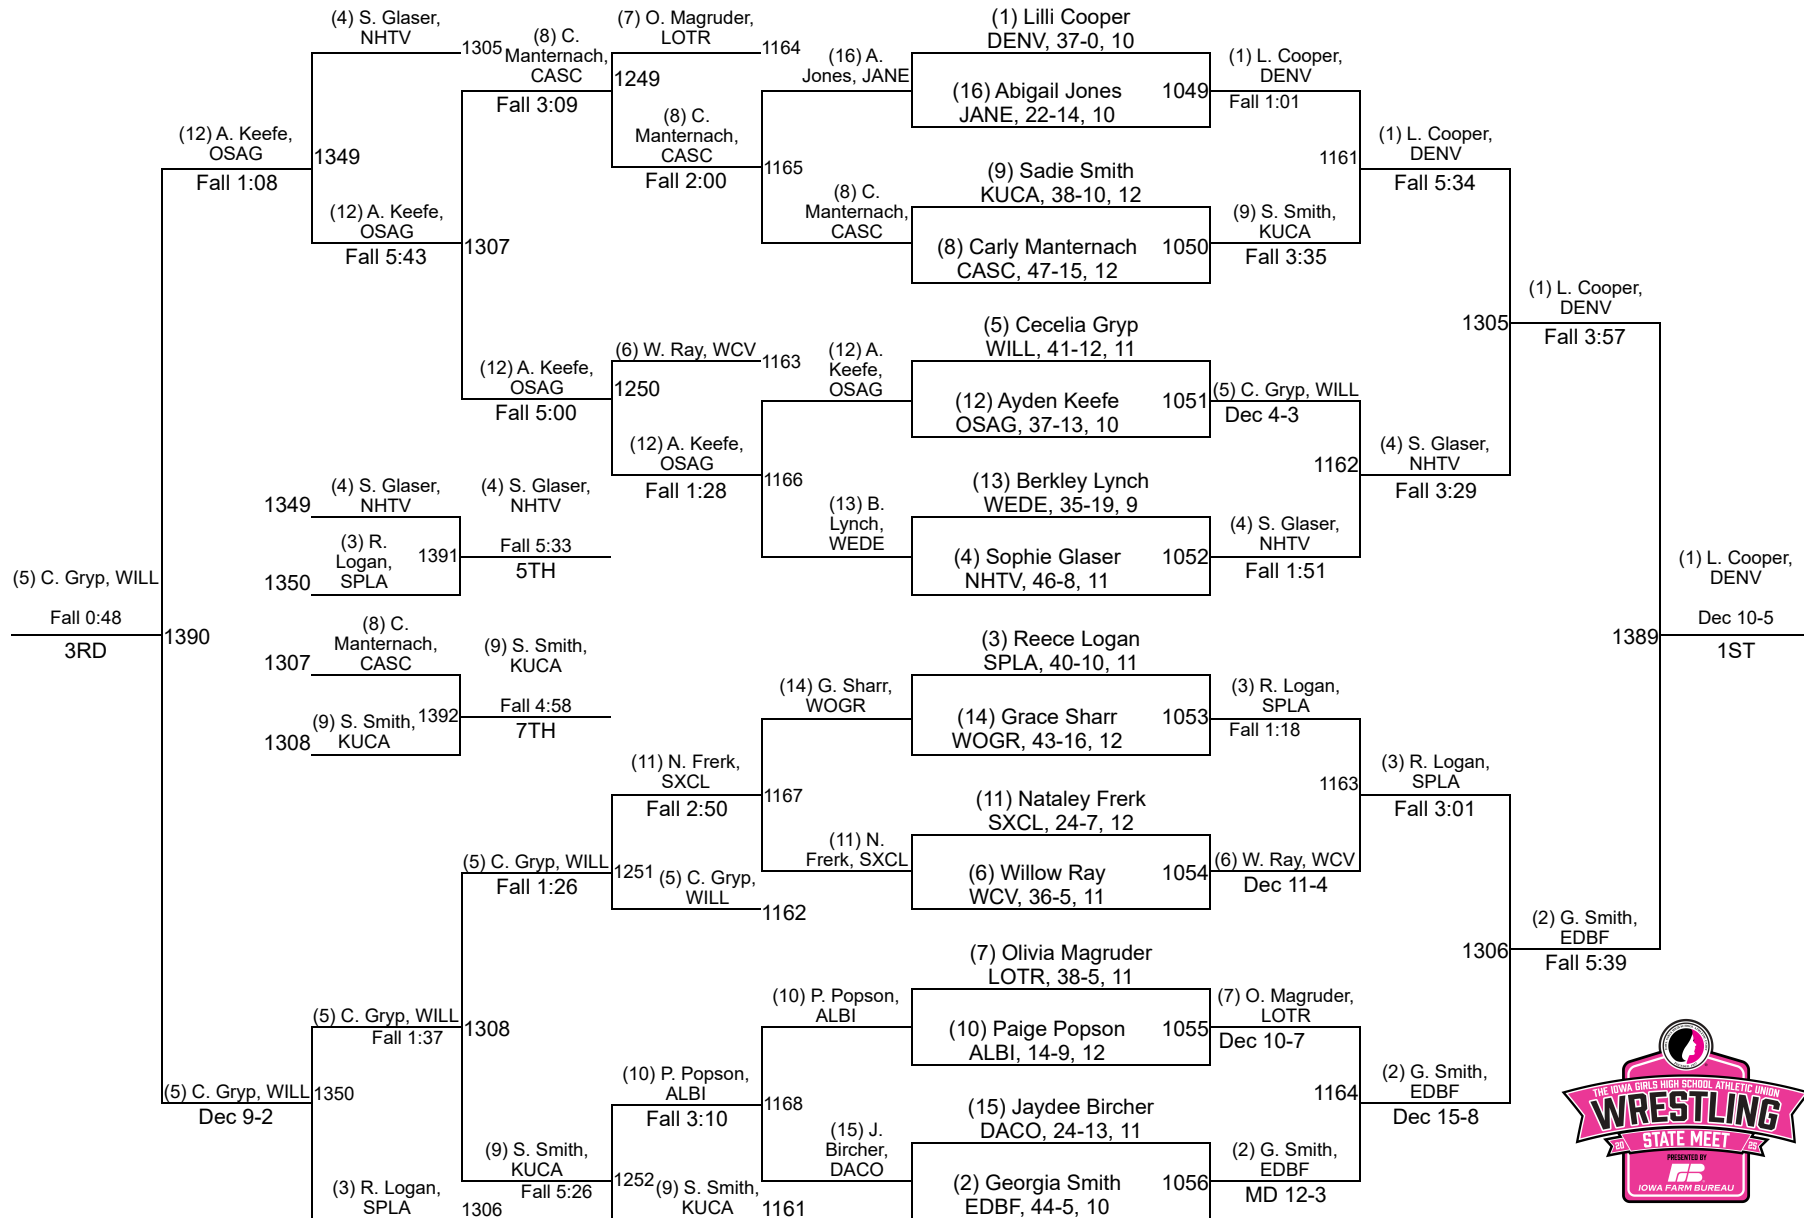

IGHSAU State Championships

1A-130