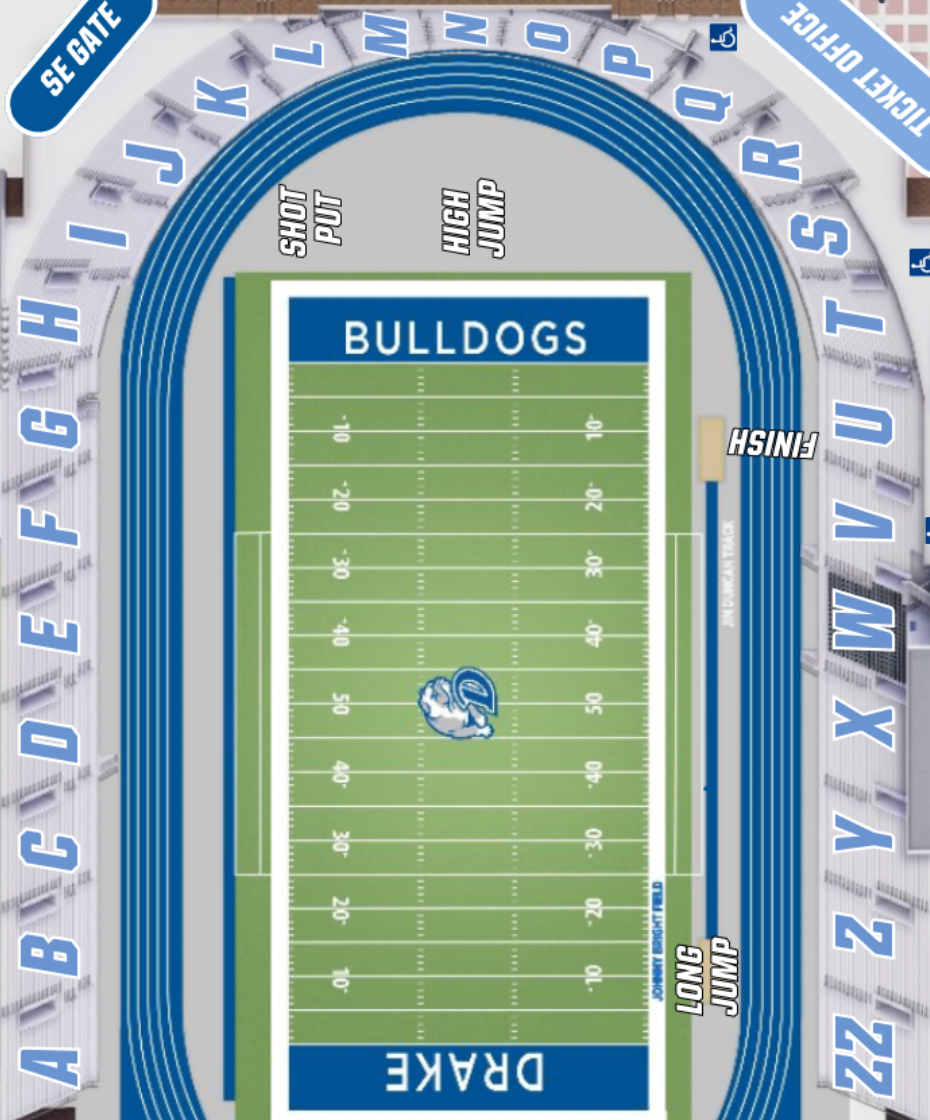

27TH AVE

FOREST AVE

SE GATE

TICKET OFFICE

SW MAIN GATE

ATHLETES/OFFICIALS ONLY GATE

ATHLETE CHECK IN

NO WARM UP

THROWS ONLY

NW GATE

28TH ST